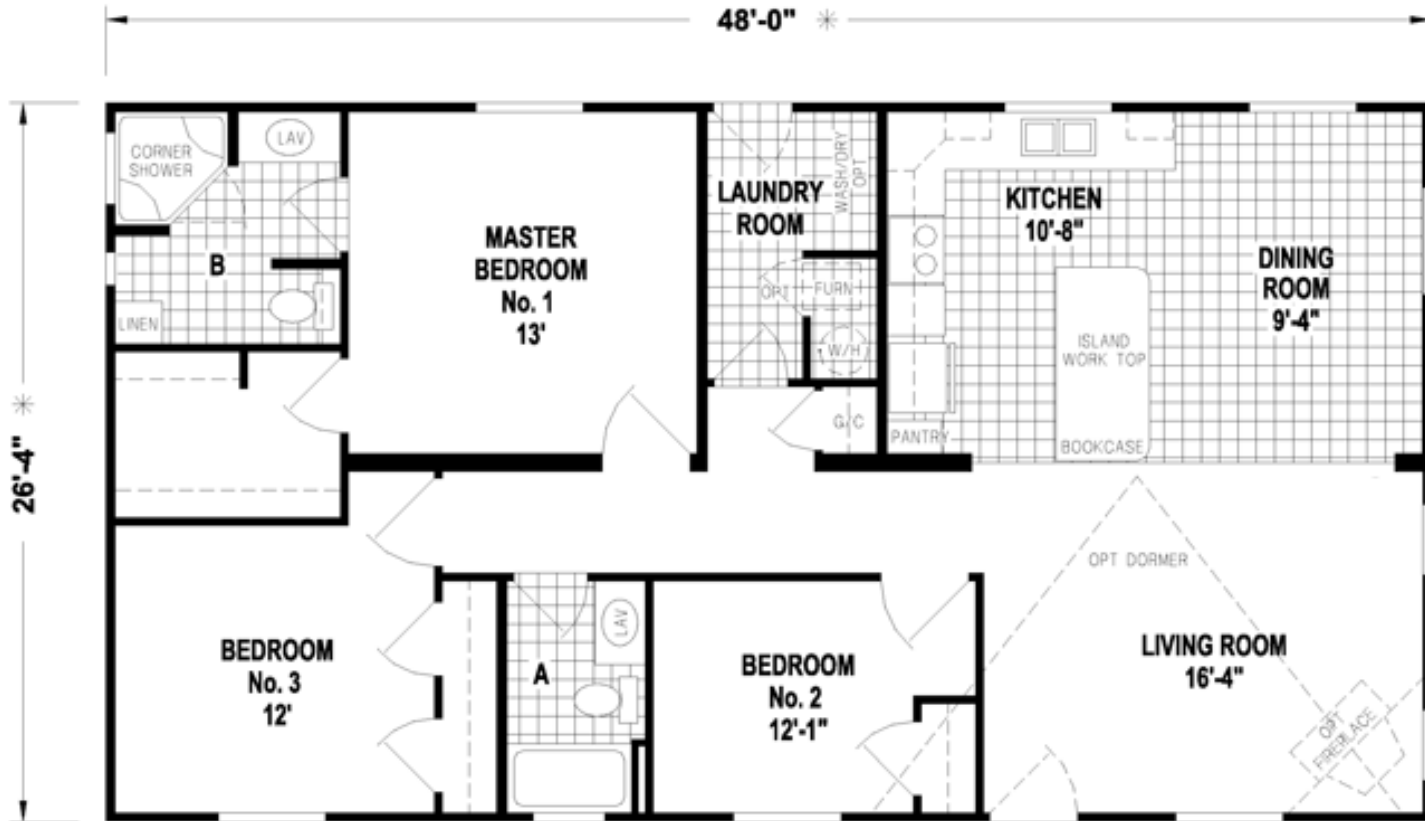

Allegany

Sunwood Multi-Section Series

Factory Expo

"Factory Direct Value" HOME CENTERS

3 Bedroom, 2 Bath
Approx. 1,264 Sq. Ft.

Last Updated: 11-11-16

Factory Expo Home Centers
77 Horseshoe Road
Leola, PA 17540