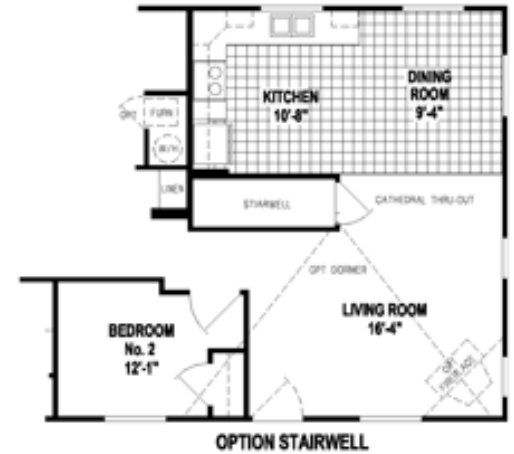

Allegany

Sunwood Multi-Section Series

Factory Expo

"Factory Direct Value" HOME CENTERS

3 Bedroom, 2 Bath
Approx. 1,264 Sq. Ft.

Last Updated: 11-11-16

Factory Expo Home Centers
77 Horseshoe Road
Leola, PA 17540