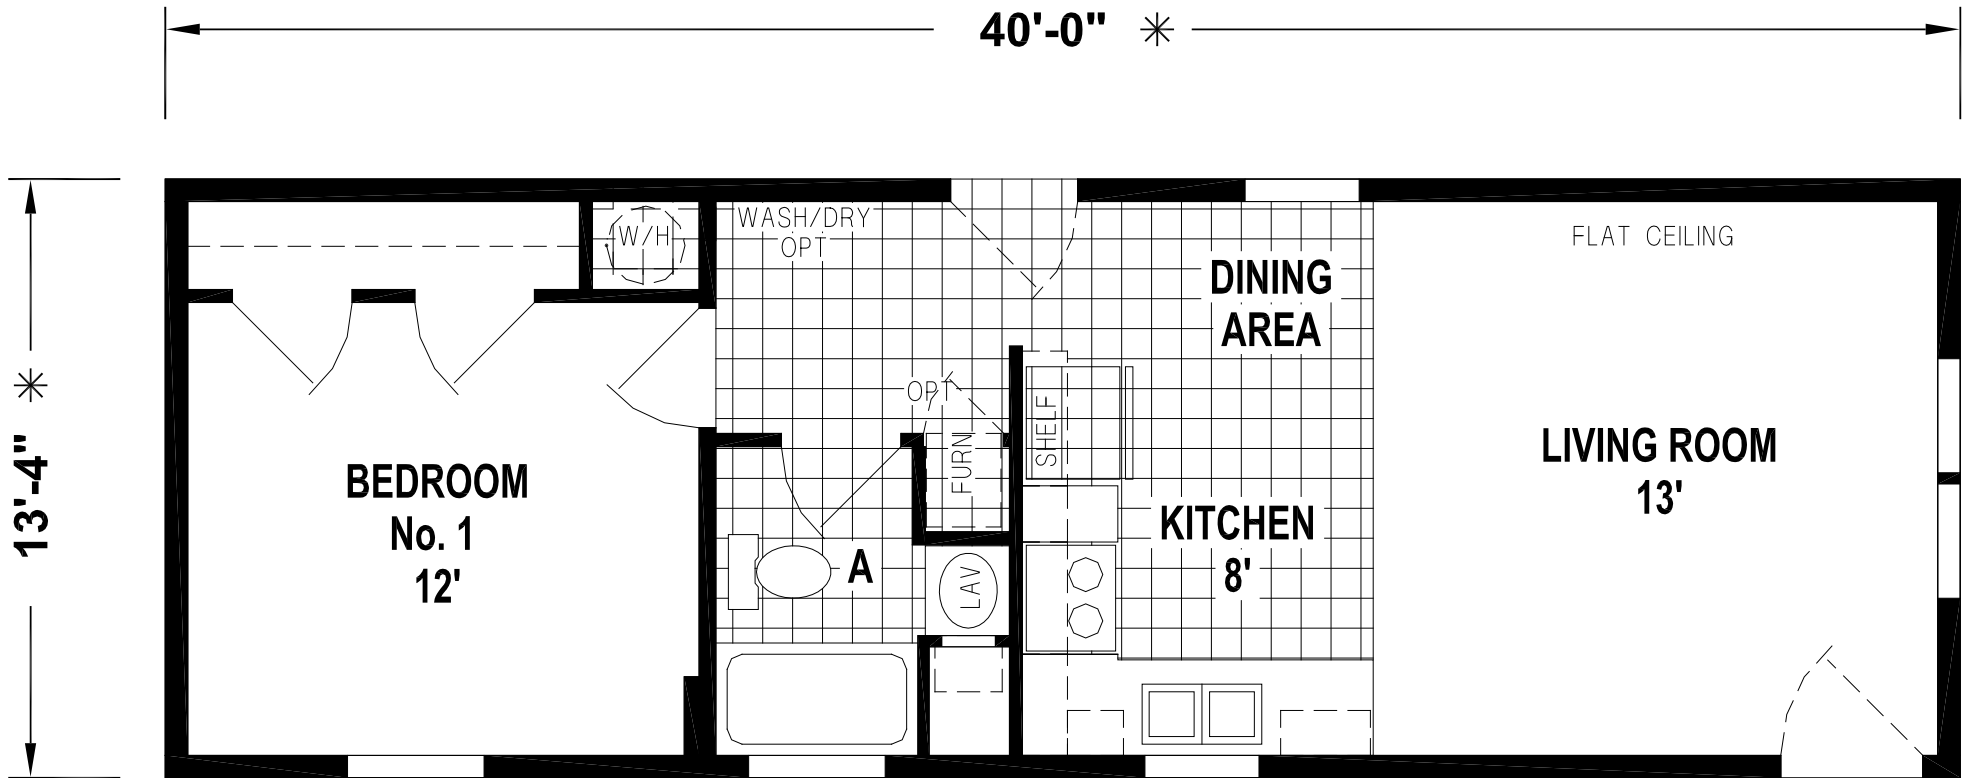

# Allentown

Sunwood Single Section Series

# Factory Expo

"Factory Direct Value" HOME CENTERS

1 Bedroom, 1 Bath  
Approx. 546 Sq. Ft.

Last Updated: 6-30-15

Factory Expo Home Centers  
77 Horseshoe Road  
Leola, PA 17540

I authorize Factory Expo to build my house, per this plan.