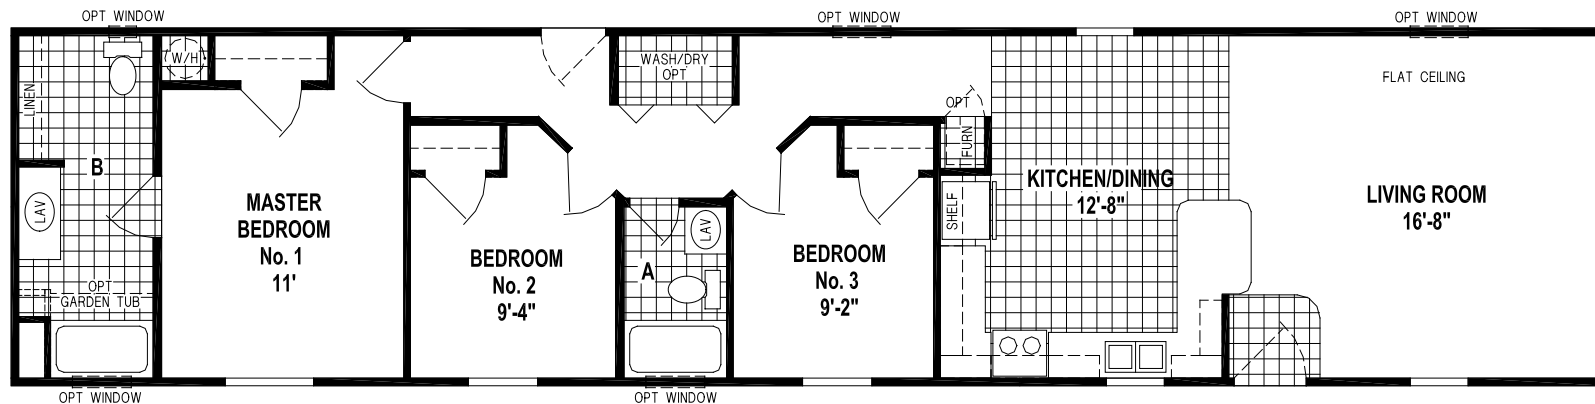

Betterton

Lexington Limited Series

Factory Expo

"Factory Direct Value" HOME CENTERS

3 Bedroom, 2 Bath
Approx. 1,085 Sq. Ft.

Last Updated: 6-30-15

OPTION CORNER SHOWER BATH

OPTION KITCHEN