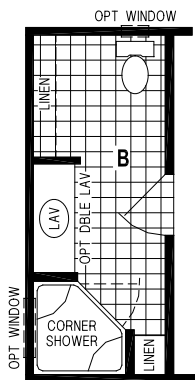

Betterton

Lexington Limited Series

Factory Expo

"Factory Direct Value" HOME CENTERS

3 Bedroom, 2 Bath
Approx. 1,085 Sq. Ft.

Last Updated: 6-30-15

OPTION CORNER SHOWER BATH

OPTION KITCHEN

OPTION PORCH

Factory Expo Home Centers
77 Horseshoe Road
Leola, PA 17540

I authorize Factory Expo to build my house, per this plan.

X _____
Customer Signature/Date

1-800-654-8392 www.PennsylvaniaFactoryDirect.com 1-800-654-8392 www.PennsylvaniaFactoryDirect.com