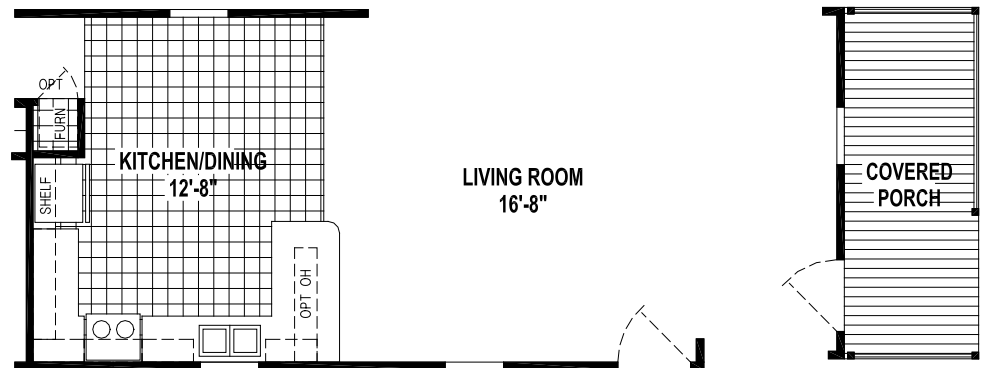

Betterton

Lexington Limited Series

Factory Expo

"Factory Direct Value" HOME CENTERS

3 Bedroom, 2 Bath
Approx. 1,085 Sq. Ft.

Last Updated: 6-30-15

OPTION CORNER SHOWER BATH

OPTION KITCHEN

OPTION PORCH

Factory Expo Home Centers
77 Horseshoe Road
Leola, PA 17540

I authorize Factory Expo to build my house, per this plan.

X _____
Customer Signature/Date

1-800-654-8392 www.PennsylvaniaFactoryDirect.com 1-800-654-8392 www.PennsylvaniaFactoryDirect.com