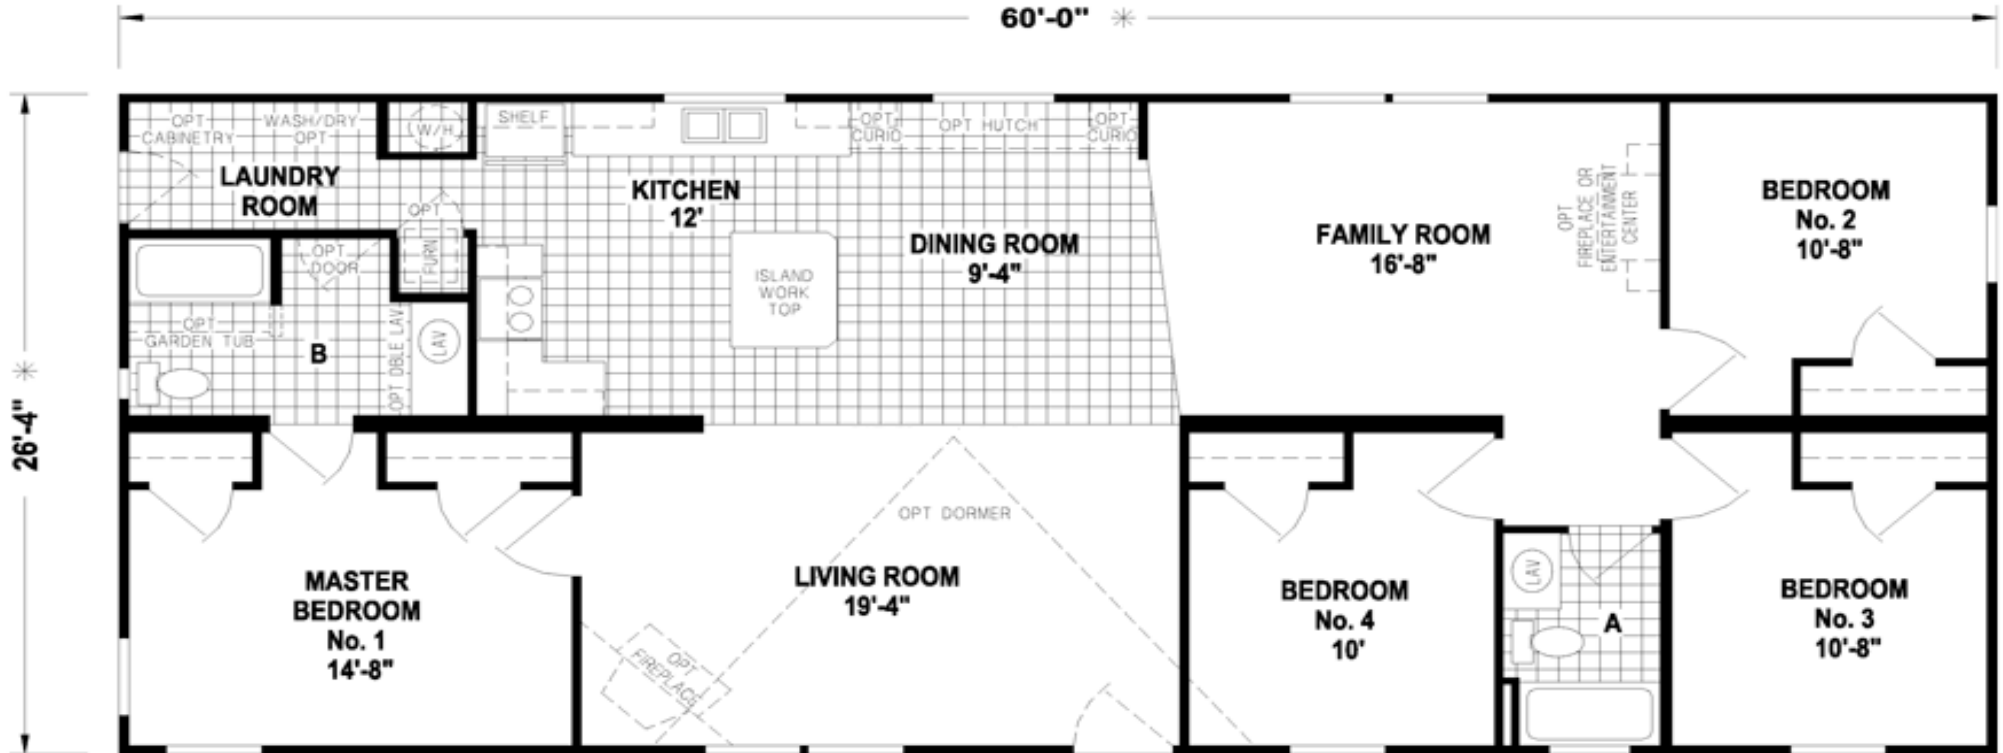

Caldwell

Sunwood Multi-Section Series

Factory Expo

"Factory Direct Value" HOME CENTERS

4 Bedroom, 2 Bath
Approx. 1,580 Sq. Ft.

Last Updated: 11-11-16

Factory Expo Home Centers
77 Horseshoe Road
Leola, PA 17540