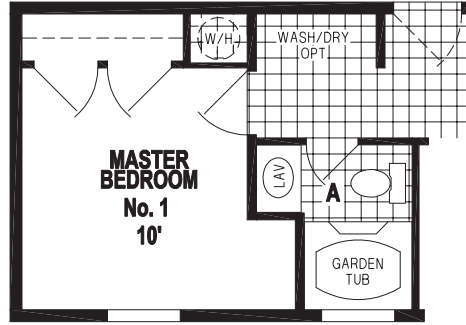

# Factory Expo

"Factory Direct Value" HOME CENTERS

2 Bedroom, 1 Bath  
Approx. 743 Sq. Ft.

Last Updated: 11-8-19

OPTION GARDEN TUB

OPTION GUEST CLOSET

OPTION 1/2 BATH

OPTION SLIDING GLASS DOOR