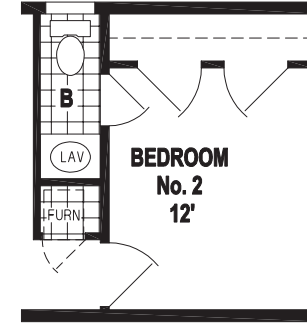

# Factory Expo

"Factory Direct Value" HOME CENTERS

2 Bedroom, 1 Bath  
Approx. 743 Sq. Ft.

Last Updated: 11-8-19

OPTION GARDEN TUB

OPTION GUEST CLOSET

OPTION 1/2 BATH

OPTION SLIDING GLASS DOOR

56'-0" \*

OPTION WINDOWS

Factory Expo Home Centers  
77 Horseshoe Road  
Leola, PA 17540

I authorize Factory Expo to build my house, per this plan.

X \_\_\_\_\_

Customer Signature/Date

1-800-654-8392    www.PennsylvaniaFactoryDirect.com    1-800-654-8392    www.PennsylvaniaFactoryDirect.com