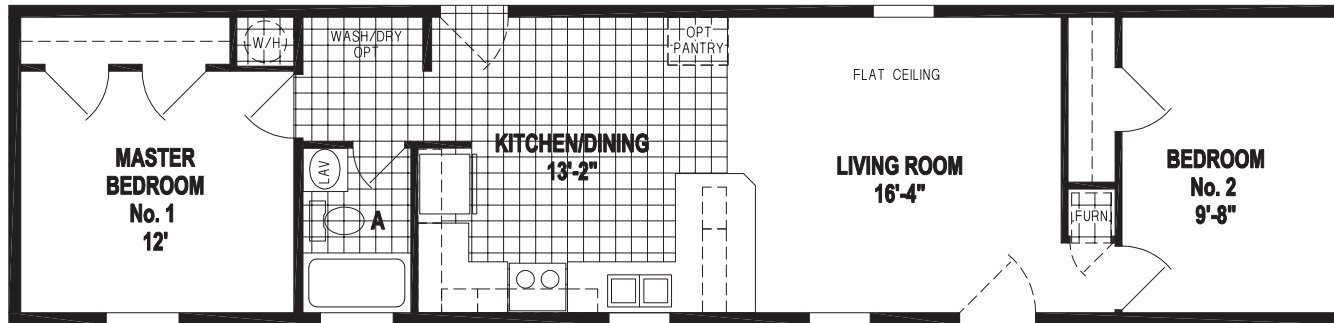

OPTION WINDOWS