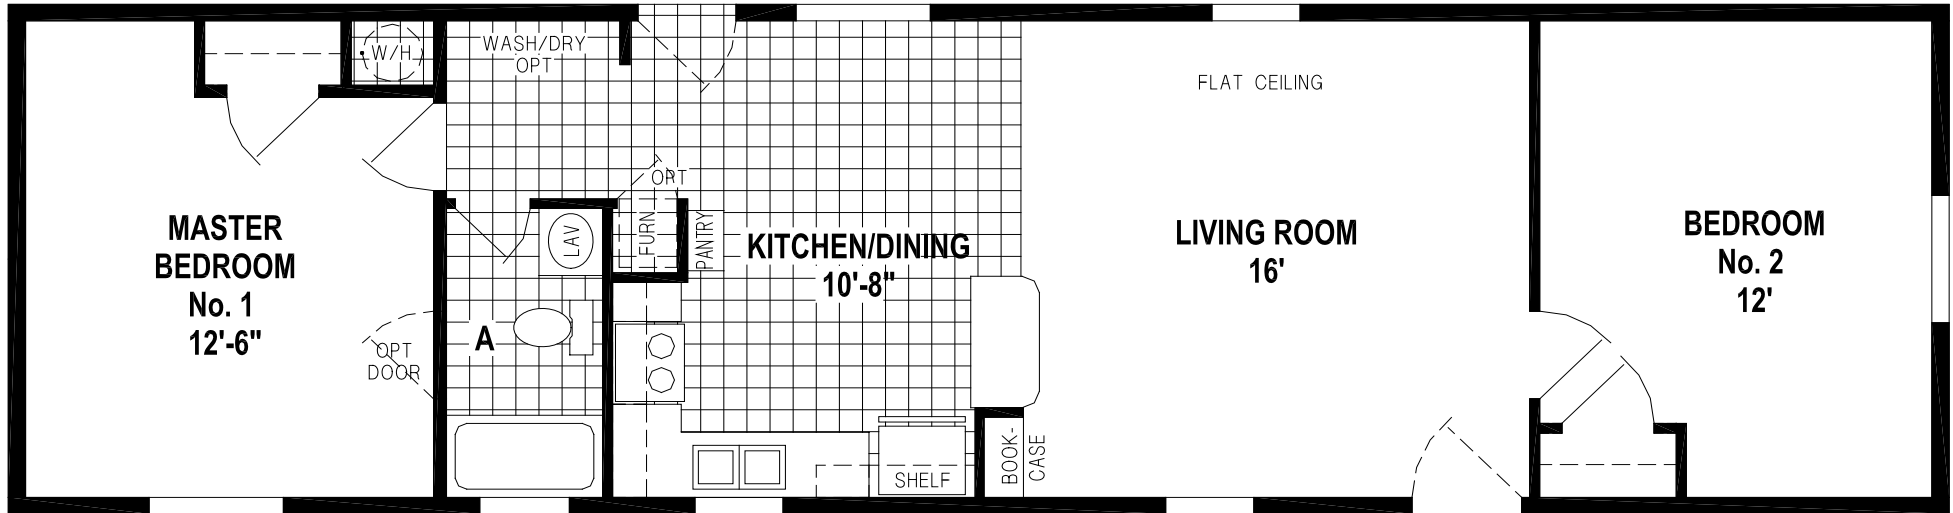

Dauphin

Sunwood Single Section Series

Factory Expo

"Factory Direct Value" HOME CENTERS

2 Bedroom, 1 Bath
Approx. 868 Sq. Ft.

Last Updated: 6-30-15

56'-0" *

Factory Expo Home Centers
77 Horseshoe Road
Leola, PA 17540