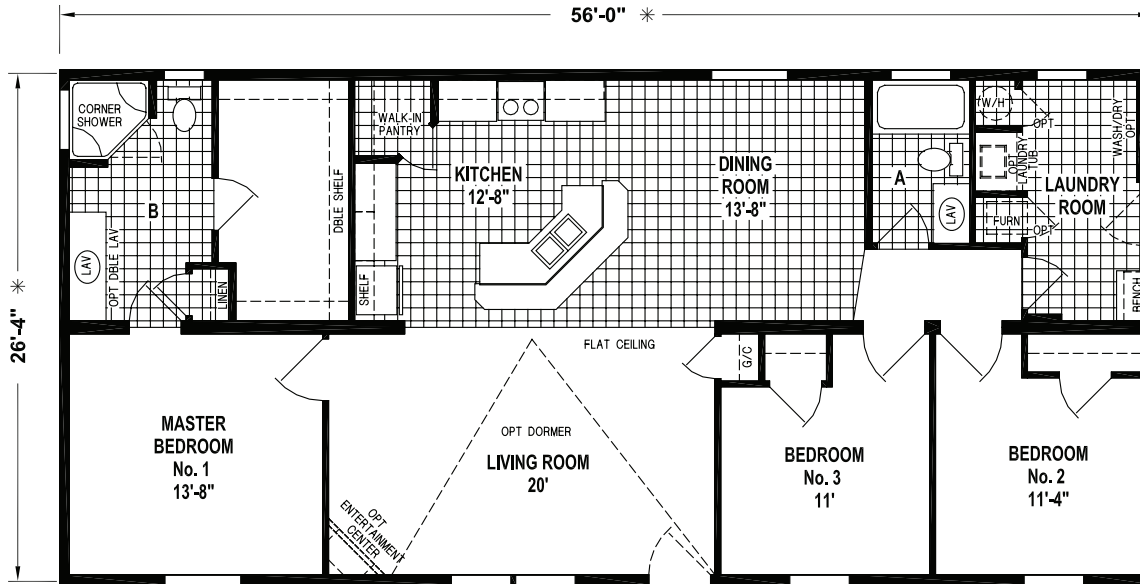

Drummond

Sunwood Multi-Section Series

Factory Expo

"Factory Direct Value" HOME CENTERS

3 Bedroom, 2 Bath
Approx. 1,474 Sq. Ft.

Last Updated: 5-9-18

OPTION STAIRWELL

OPTION WALK-IN SHOWER BATH

OPTION DEN

OPTION CORNER TUB BATH

OPTION KITCHEN N/A WITH OPTION STAIRWELL

OPTION SLIDING GLASS DOOR

Factory Expo Home Centers
77 Horseshoe Road
Leola, PA 17540

I authorize Factory Expo to build my house, per this plan.
X _____
Customer Signature/Date