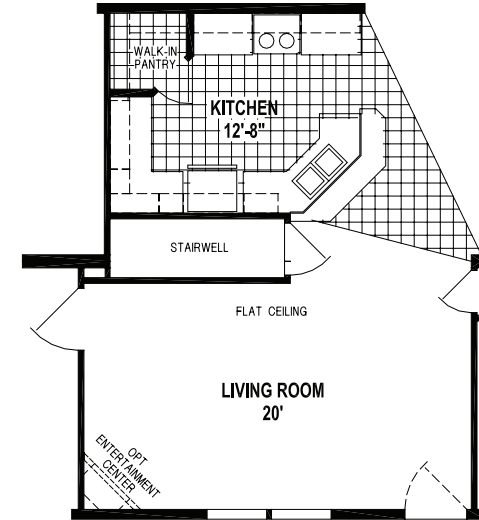

Drummond

Sunwood Multi-Section Series

Factory Expo

"Factory Direct Value" HOME CENTERS

3 Bedroom, 2 Bath
Approx. 1,474 Sq. Ft.

Last Updated: 5-9-18

OPTION STAIRWELL

OPTION WALK-IN SHOWER BATH

OPTION DEN

OPTION CORNER TUB BATH

OPTION KITCHEN N/A WITH OPTION STAIRWELL

OPTION SLIDING GLASS DOOR

Factory Expo Home Centers
77 Horseshoe Road
Leola, PA 17540

I authorize Factory Expo to build my house, per this plan.
X _____
Customer Signature/Date