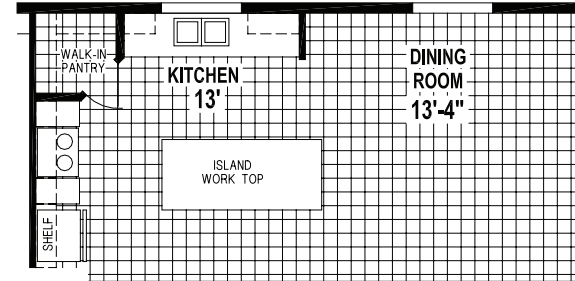

Drummond

Sunwood Multi-Section Series

Factory Expo

"Factory Direct Value" HOME CENTERS

3 Bedroom, 2 Bath
Approx. 1,474 Sq. Ft.

Last Updated: 5-9-18

OPTION STAIRWELL

OPTION WALK-IN SHOWER BATH

OPTION DEN

OPTION CORNER TUB BATH

OPTION KITCHEN N/A WITH OPTION STAIRWELL

OPTION SLIDING GLASS DOOR

Factory Expo Home Centers
77 Horseshoe Road
Leola, PA 17540

I authorize Factory Expo to build my house, per this plan.
X _____
Customer Signature/Date