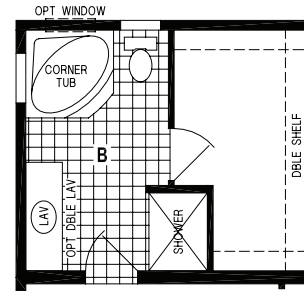

Drummond

Sunwood Multi-Section Series

Factory Expo

"Factory Direct Value" HOME CENTERS

3 Bedroom, 2 Bath
Approx. 1,474 Sq. Ft.

Last Updated: 5-9-18

OPTION STAIRWELL

OPTION WALK-IN SHOWER BATH

OPTION DEN

OPTION CORNER TUB BATH

OPTION KITCHEN N/A WITH OPTION STAIRWELL

OPTION SLIDING GLASS DOOR

Factory Expo Home Centers
77 Horseshoe Road
Leola, PA 17540

I authorize Factory Expo to build my house, per this plan.
X _____
Customer Signature/Date