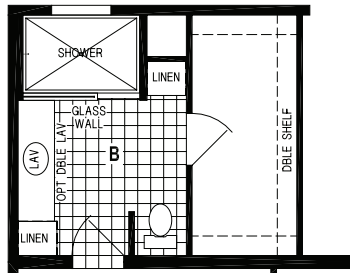

Drummond

Sunwood Multi-Section Series

Factory Expo

"Factory Direct Value" HOME CENTERS

3 Bedroom, 2 Bath
Approx. 1,474 Sq. Ft.

Last Updated: 5-9-18

OPTION STAIRWELL

OPTION WALK-IN SHOWER BATH

OPTION DEN

OPTION CORNER TUB BATH

OPTION KITCHEN N/A WITH OPTION STAIRWELL

OPTION SLIDING GLASS DOOR

Factory Expo Home Centers
77 Horseshoe Road
Leola, PA 17540

I authorize Factory Expo to build my house, per this plan.
X _____
Customer Signature/Date