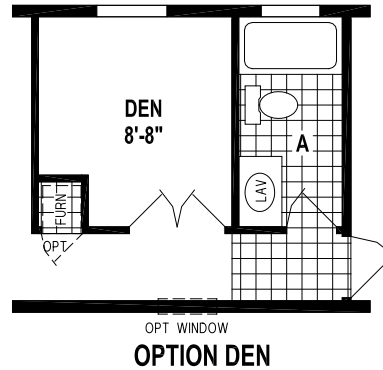

Farrell

Sunwood Single Section Series

Factory Expo

"Factory Direct Value" HOME CENTERS

3 Bedroom, 2 Bath
Approx. 861 Sq. Ft.

Last Updated: 9-21-15

Factory Expo Home Centers
77 Horseshoe Road
Leola, PA 17540