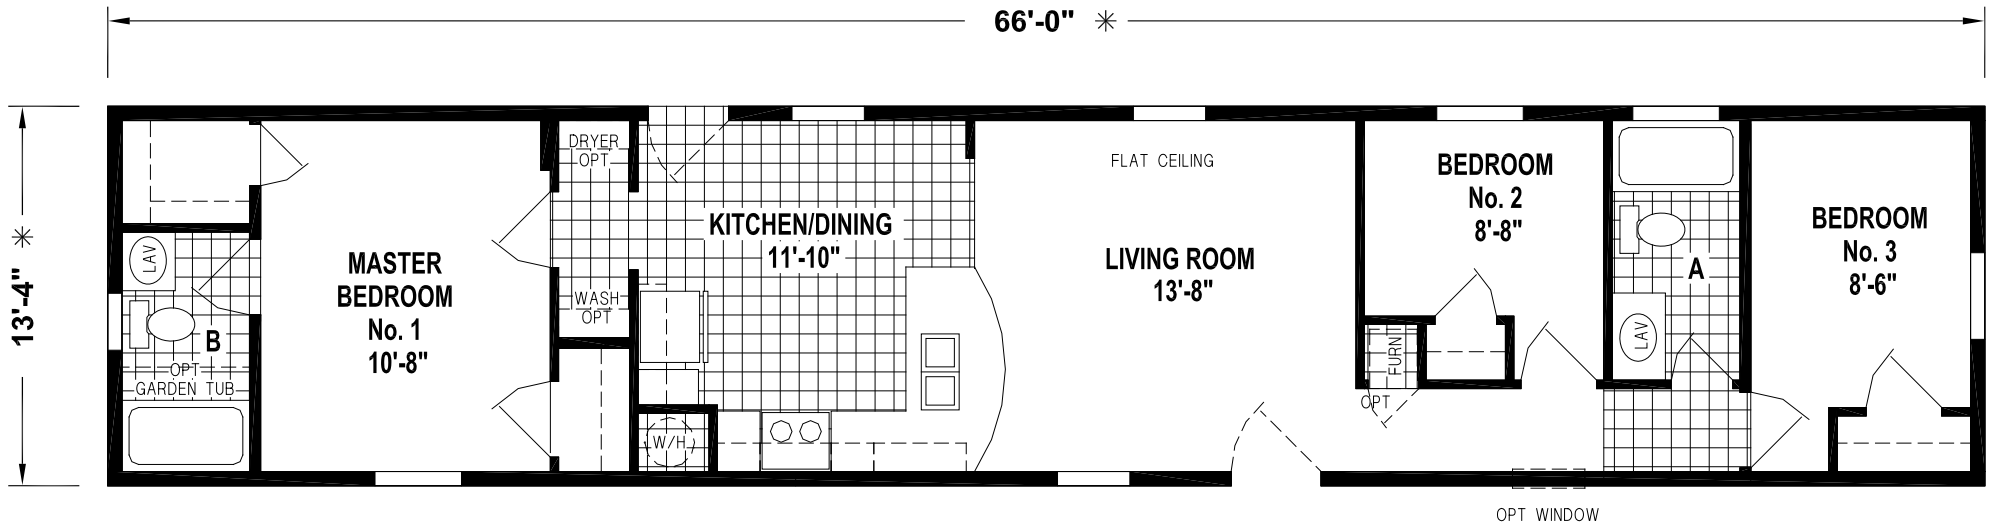

Farrell

Sunwood Single Section Series

Factory Expo

"Factory Direct Value" HOME CENTERS

3 Bedroom, 2 Bath
Approx. 861 Sq. Ft.

Last Updated: 9-21-15

Factory Expo Home Centers
77 Horseshoe Road
Leola, PA 17540