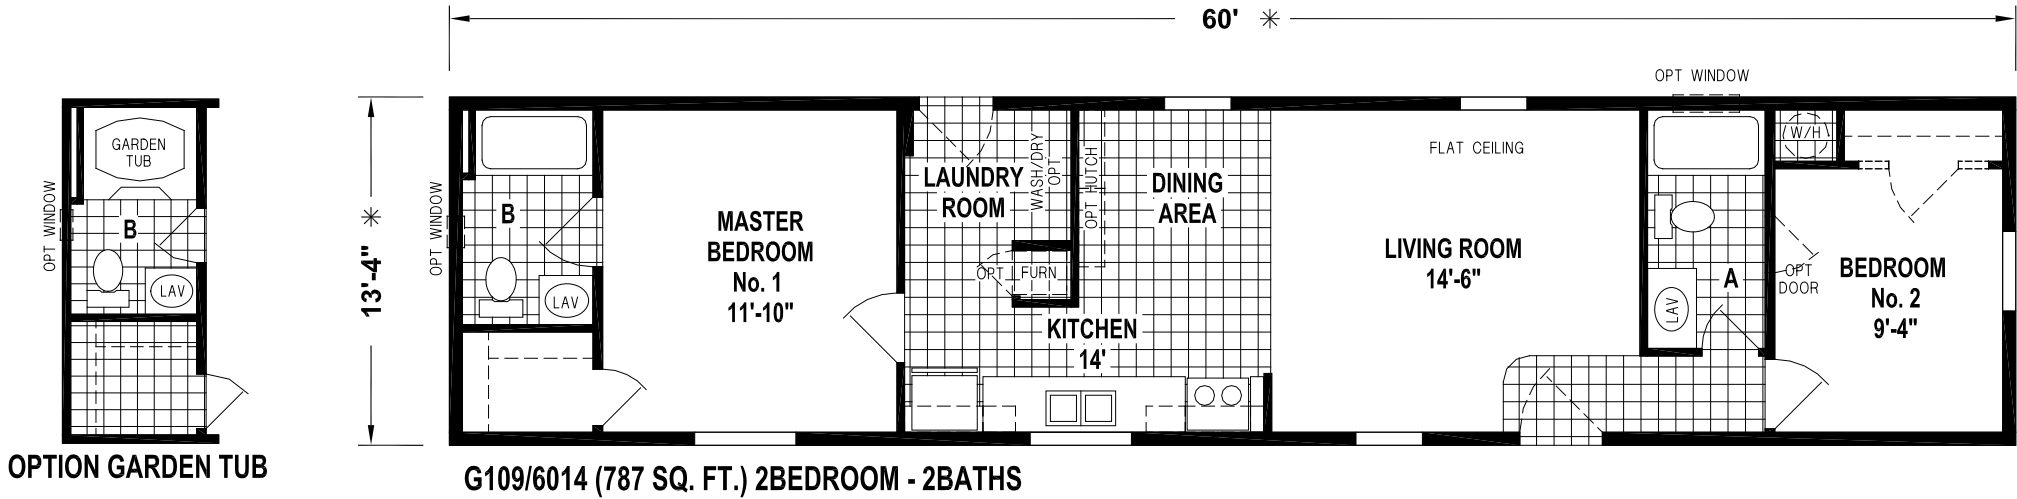

Glassboro

Lexington Limited Series

Factory Expo

"Factory Direct Value" HOME CENTERS

2 Bedroom, 2 Bath
Approx. 820 Sq. Ft.

Last Updated: 6-30-15

OPTION GUEST CLOSET

Factory Expo Home Centers
77 Horseshoe Road
Leola, PA 17540