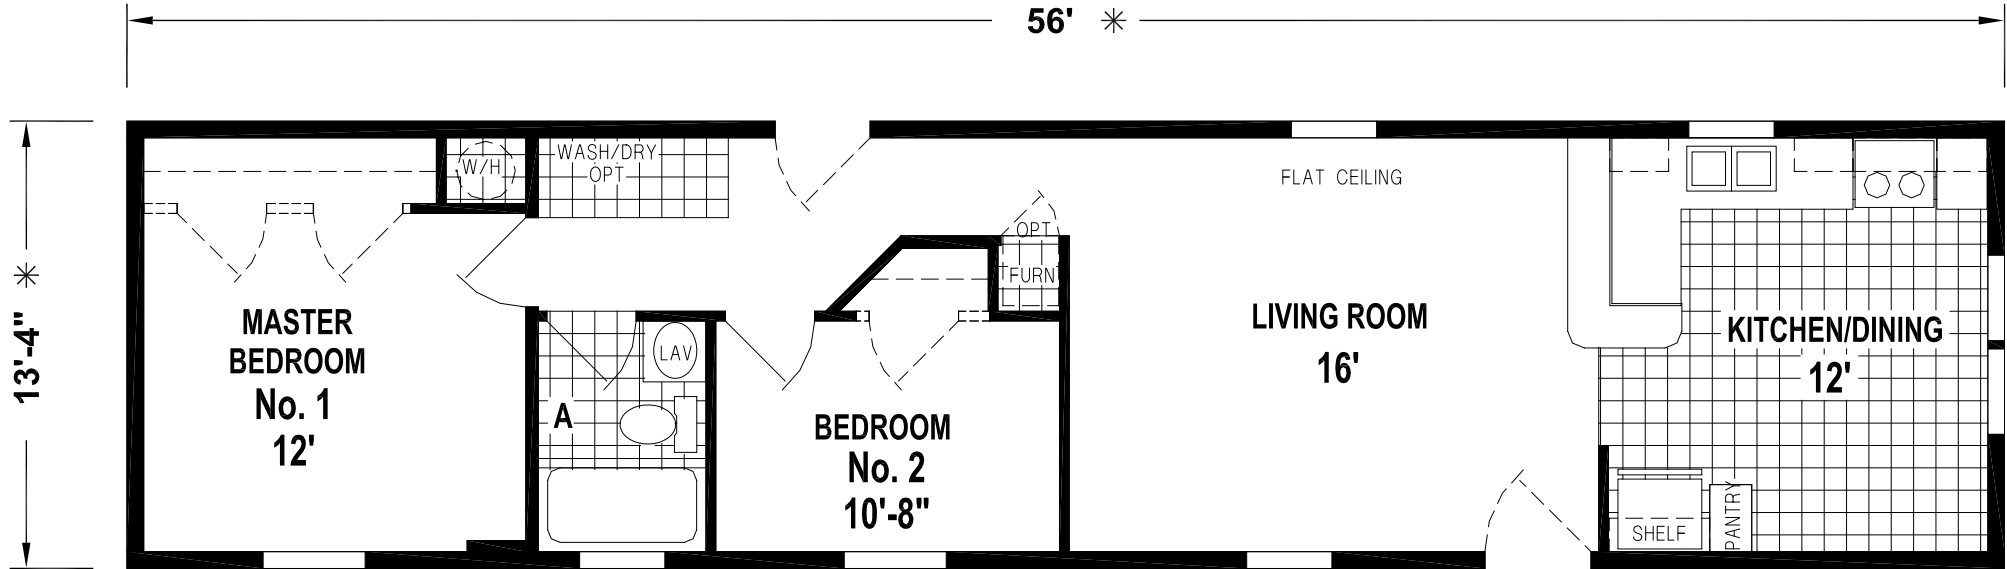

# Hermitage

Sunwood Single Section Series

# Factory Expo

"Factory Direct Value" HOME CENTERS

**2 Bedroom, 1 Bath**  
**Approx. 775 Sq. Ft.**

Last Updated: 6-30-15

Factory Expo Home Centers  
 77 Horseshoe Road  
 Leola, PA 17540

I authorize Factory Expo to build my house, per this plan.