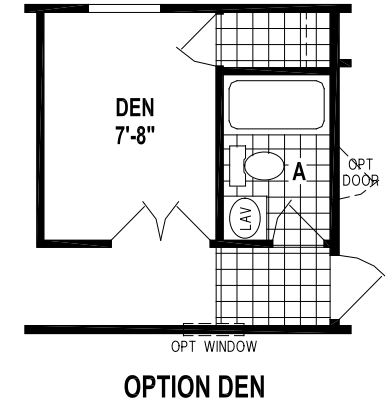

Hillside

Lexington Limited Series

Factory Expo

"Factory Direct Value" HOME CENTERS

3 Bedroom, 2 Bath
Approx. 902 Sq. Ft.

Last Updated: 6-30-15

OPTION GARDEN TUB

Factory Expo Home Centers
77 Horseshoe Road
Leola, PA 17540