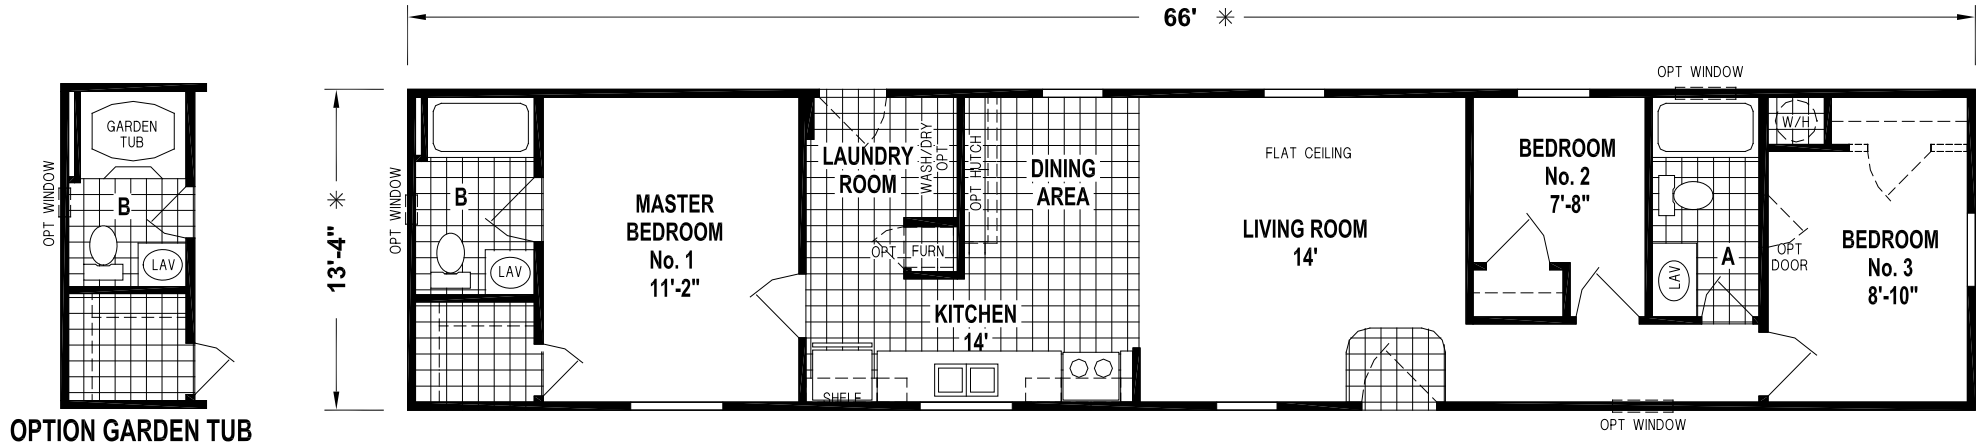

Hillside

Lexington Limited Series

Factory Expo

"Factory Direct Value" HOME CENTERS

3 Bedroom, 2 Bath
Approx. 902 Sq. Ft.

Last Updated: 6-30-15

OPTION GARDEN TUB

Factory Expo Home Centers
77 Horseshoe Road
Leola, PA 17540