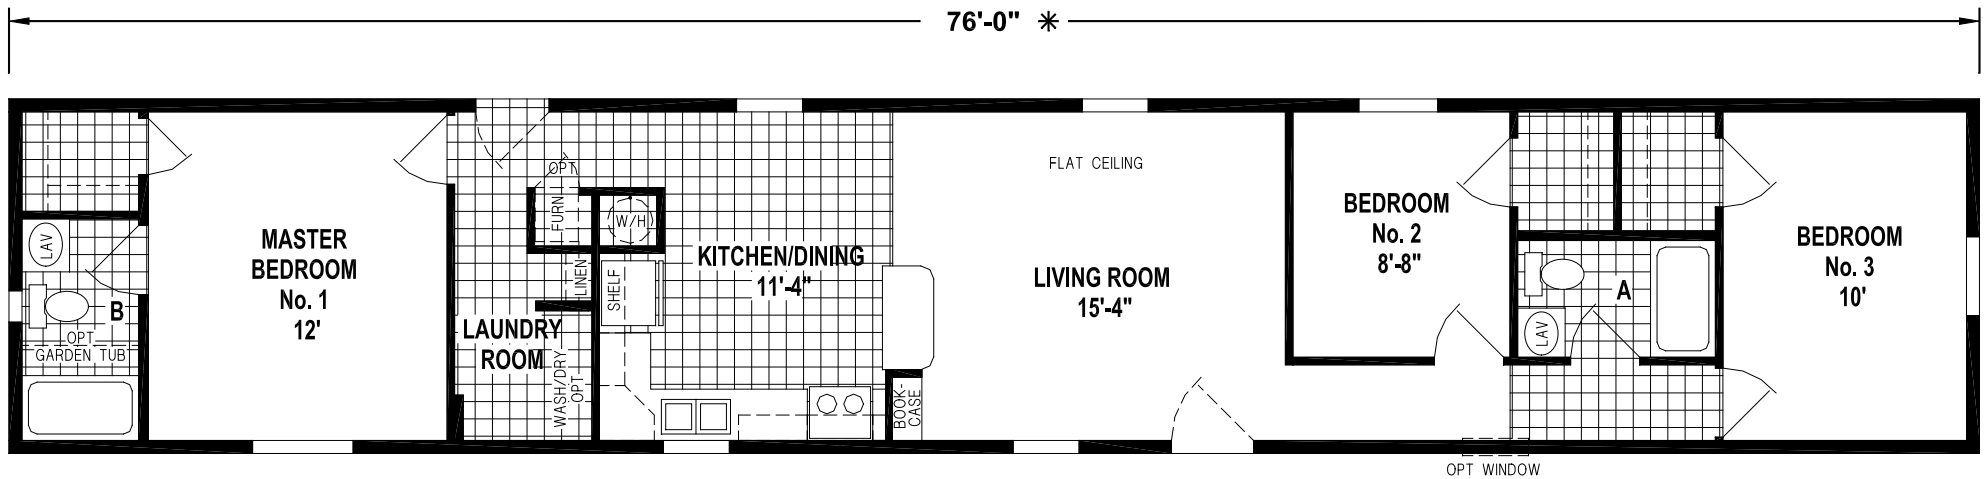

# Kennelon

Sunwood Single Section Series

# Factory Expo

"Factory Direct Value" HOME CENTERS

3 Bedroom, 2 Bath  
Approx. 1,038 Sq. Ft.

Last Updated: 11-25-14

Factory Expo Home Centers  
77 Horseshoe Road  
Leola, PA 17540

I authorize Factory Expo to build my house, per this plan.