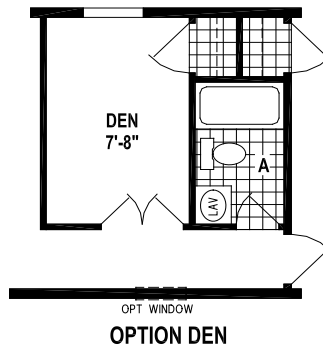

Lacey

Sunwood Single Section Series

Factory Expo

"Factory Direct Value" HOME CENTERS

3 Bedroom, 2 Bath
Approx. 1,023 Sq. Ft.

Last Updated: 6-30-15

Factory Expo Home Centers
77 Horseshoe Road
Leola, PA 17540