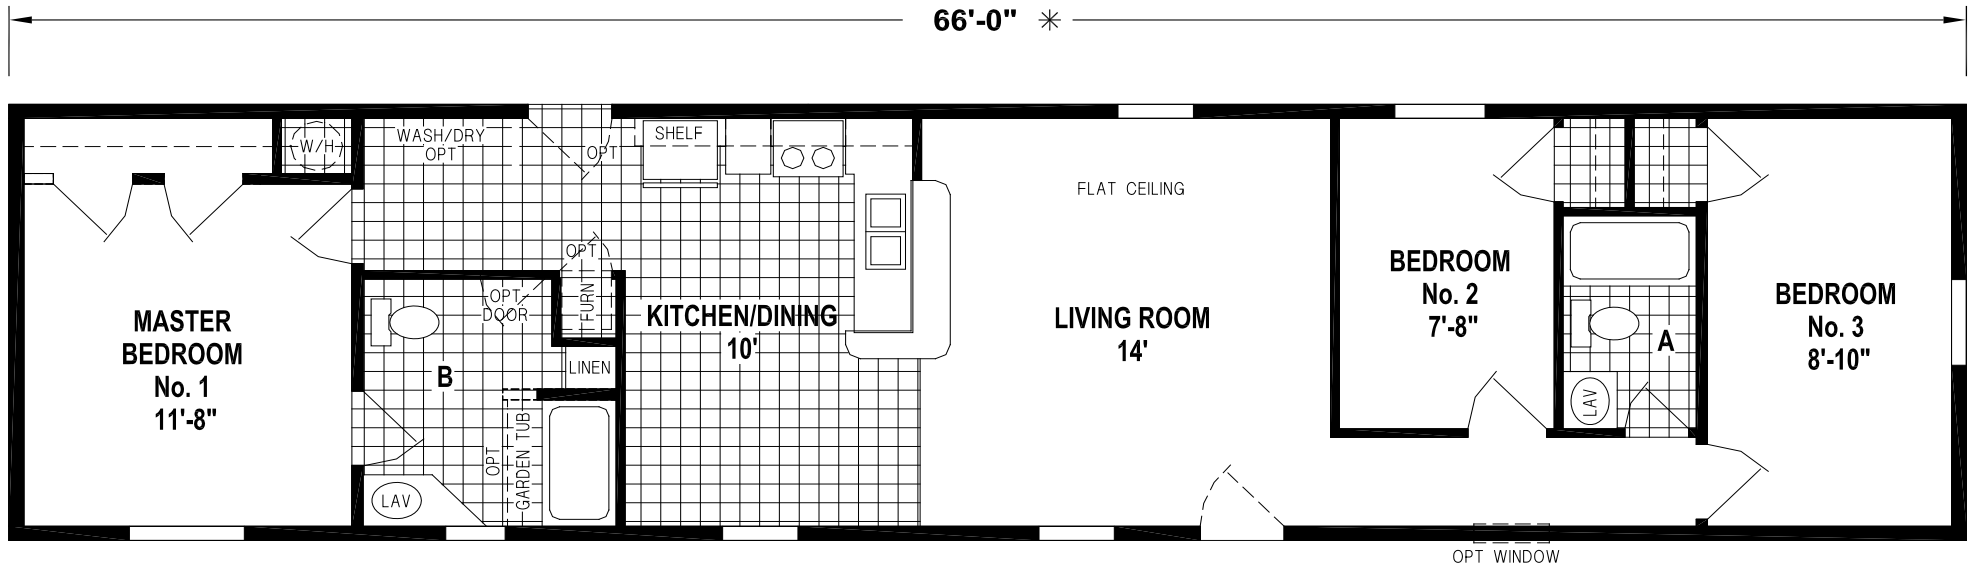

Lacey

Sunwood Single Section Series

Factory Expo

"Factory Direct Value" HOME CENTERS

3 Bedroom, 2 Bath
Approx. 1,023 Sq. Ft.

Last Updated: 6-30-15

Factory Expo Home Centers
77 Horseshoe Road
Leola, PA 17540