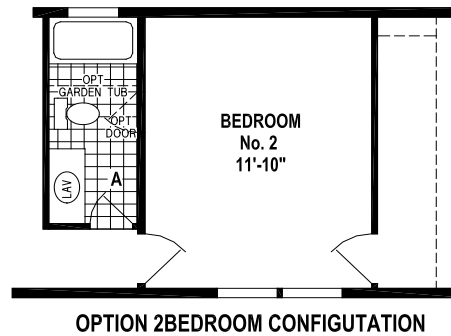

Lacey

Sunwood Single Section Series

Factory Expo

"Factory Direct Value" HOME CENTERS

3 Bedroom, 2 Bath
Approx. 1,023 Sq. Ft.

Last Updated: 6-30-15

Factory Expo Home Centers
77 Horseshoe Road
Leola, PA 17540