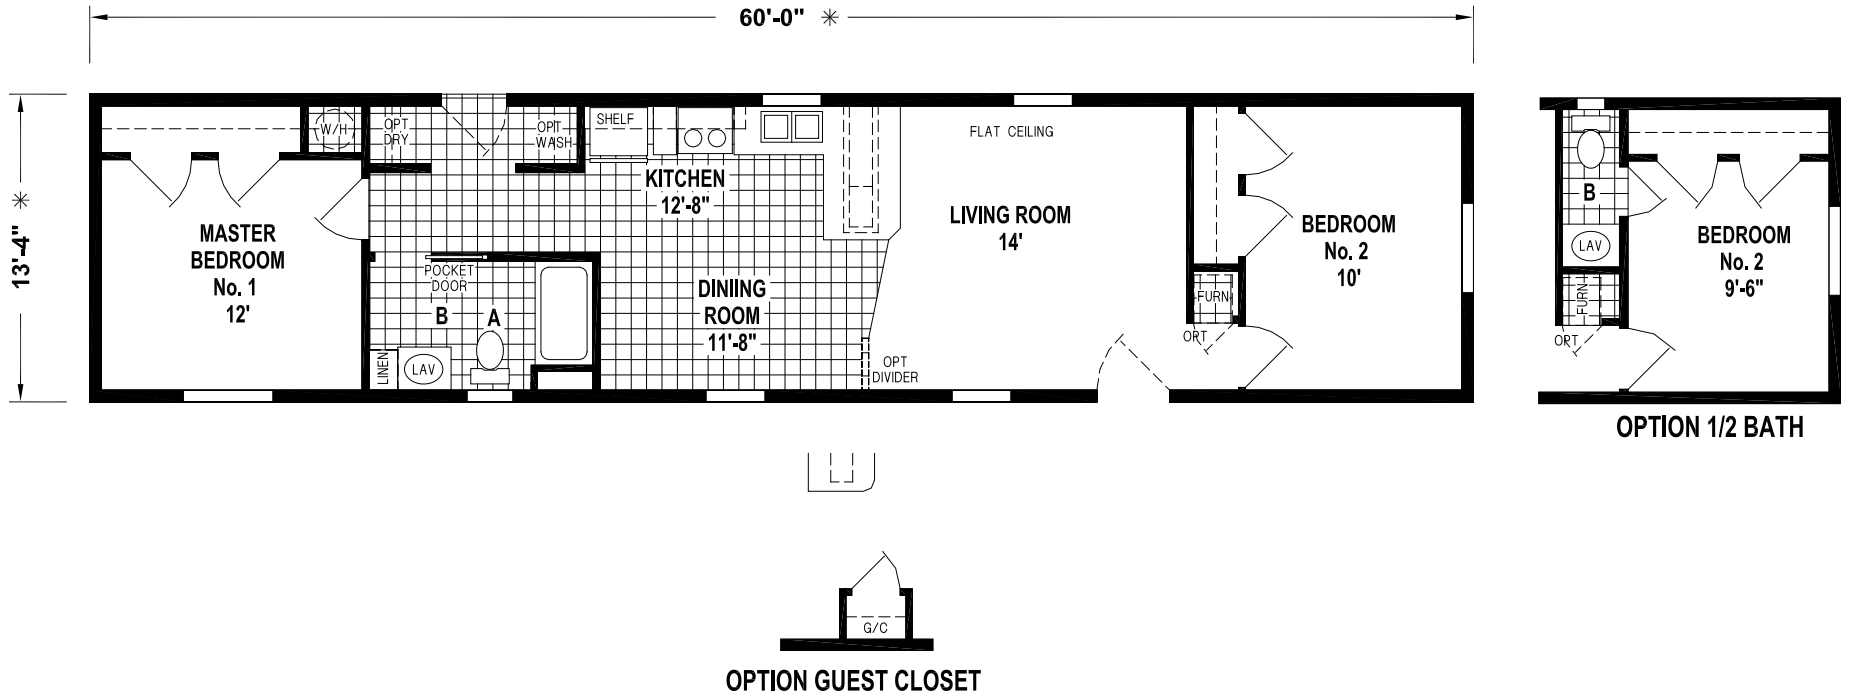

Manchester

Sunwood Single Section Series

820 SQ. FT. (Approximate) 2 Bedroom, 1 Bath

Last Updated: 7-23-21

FACTORY EXPO HOME CENTERS
77 Horseshoe Rd.
Leola, PA 17540

PennsylvaniaFactoryDirect.com | 1-800-654-8392