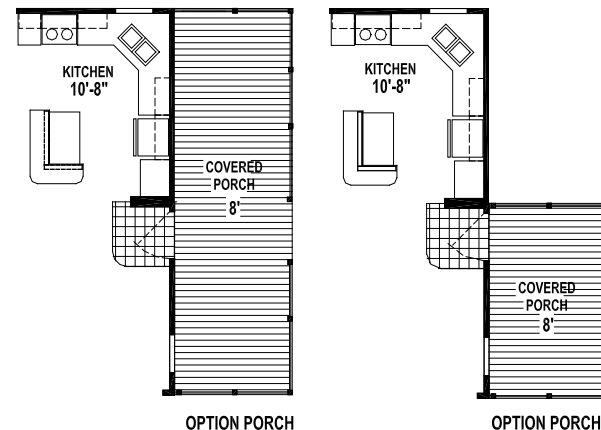

# Factory Expo

"Factory Direct Value" HOME CENTERS

2 Bedroom, 1 Bath  
Approx. 1,050 Sq. Ft.

Last Updated: 6-30-15

Factory Expo Home Centers  
77 Horseshoe Road  
Leola, PA 17540

I authorize Factory Expo to build my house, per this plan.