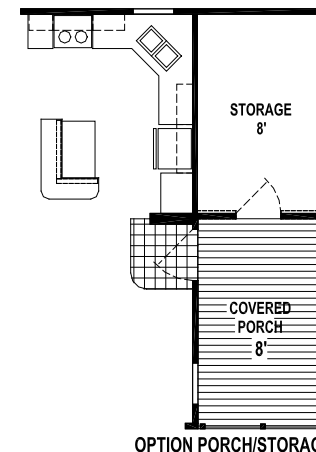

# Factory Expo

"Factory Direct Value" HOME CENTERS

2 Bedroom, 1 Bath  
Approx. 1,050 Sq. Ft.

Last Updated: 6-30-15

Factory Expo Home Centers  
77 Horseshoe Road  
Leola, PA 17540

I authorize Factory Expo to build my house, per this plan.