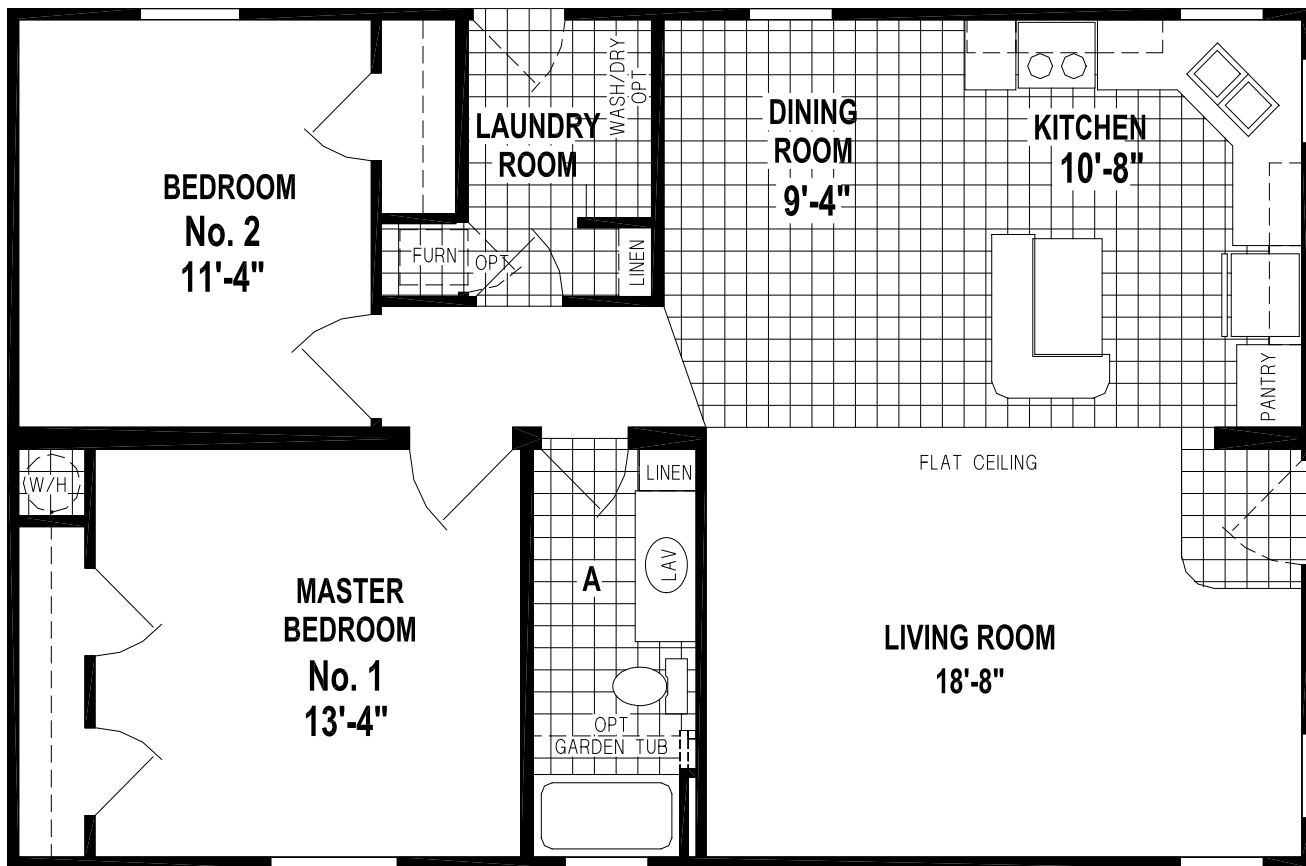

# Mantua

Lexington Limited Series

# Factory Expo

"Factory Direct Value" HOME CENTERS

2 Bedroom, 1 Bath  
Approx. 1,050 Sq. Ft.

Last Updated: 6-30-15

Factory Expo Home Centers  
77 Horseshoe Road  
Leola, PA 17540

I authorize Factory Expo to build my house, per this plan.