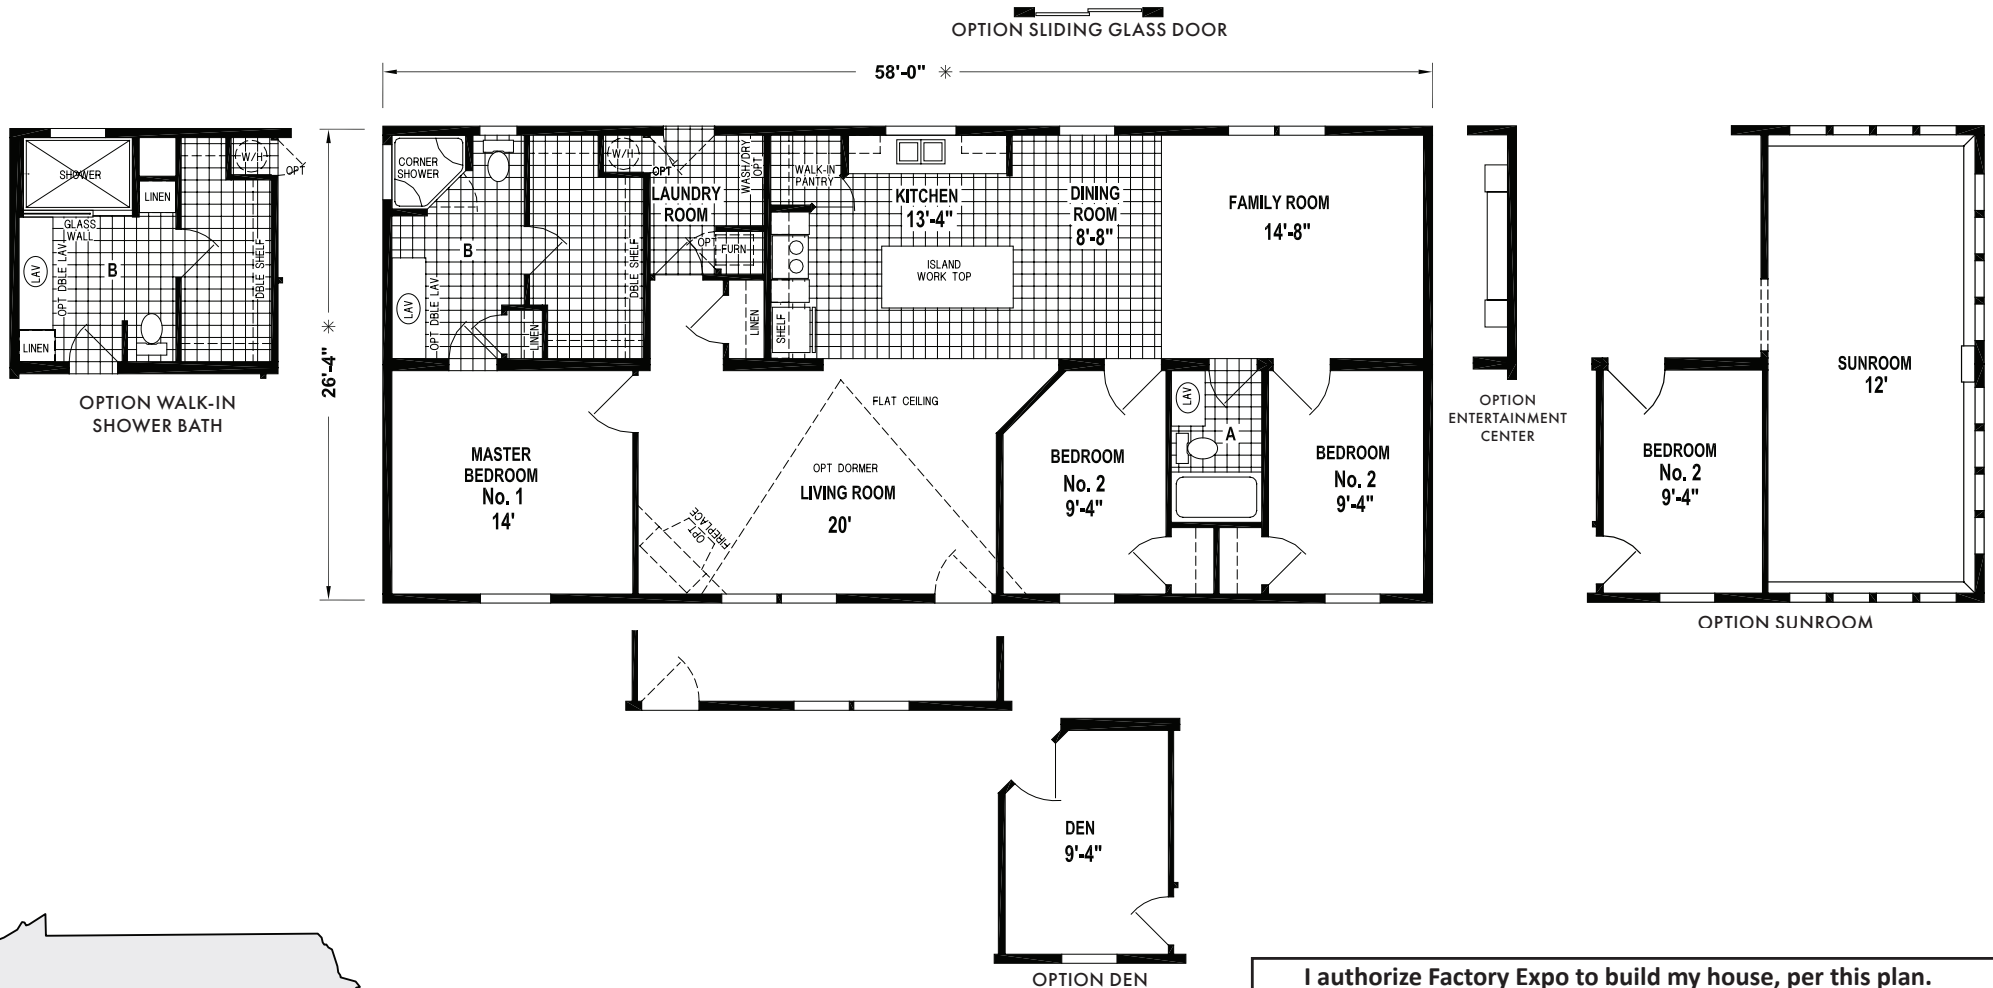

# Mardela

Sunwood Multi-Section Series

# Factory Expo

"Factory Direct Value" HOME CENTERS

3 Bedroom, 2 Bath  
Approx. 1,541 Sq. Ft.

Last Updated: 5-9-18

Factory Expo Home Centers  
77 Horseshoe Road  
Leola, PA 17540

I authorize Factory Expo to build my house, per this plan.  
X \_\_\_\_\_  
Customer Signature/Date