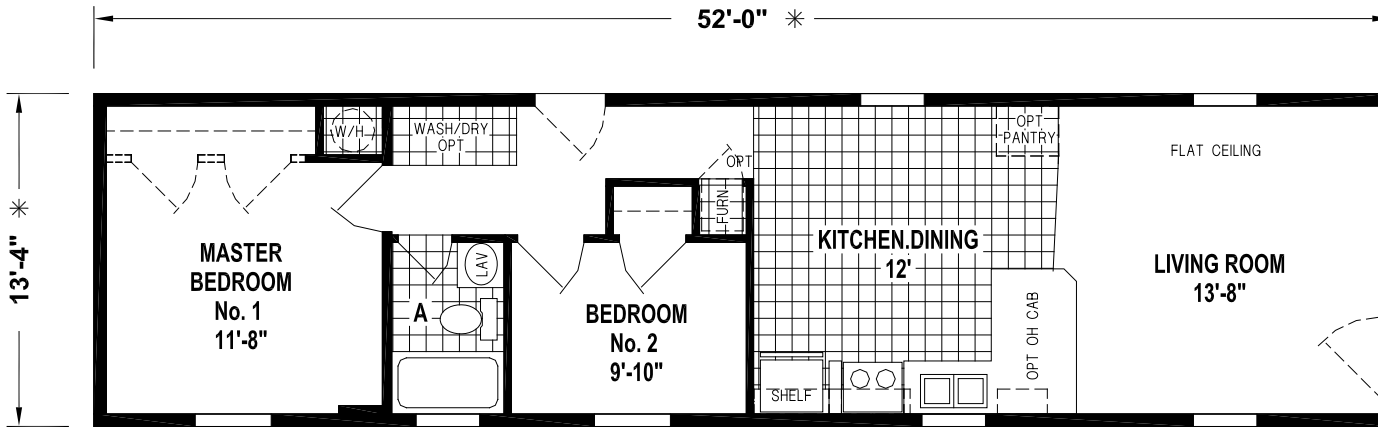

Mercer

Sunwood Single Section Series

Factory Expo

"Factory Direct Value" HOME CENTERS

2 Bedroom, 1 Bath
Approx. 710 Sq. Ft.

Last Updated: 6-30-15

Factory Expo Home Centers
77 Horseshoe Road
Leola, PA 17540

I authorize Factory Expo to build my house, per this plan.