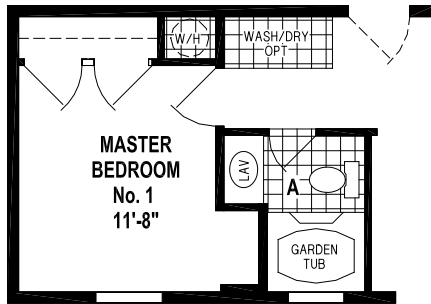

Mercer

Sunwood Single Section Series

Factory Expo

"Factory Direct Value" HOME CENTERS

2 Bedroom, 1 Bath
Approx. 710 Sq. Ft.

Last Updated: 6-30-15

Factory Expo Home Centers
77 Horseshoe Road
Leola, PA 17540

I authorize Factory Expo to build my house, per this plan.