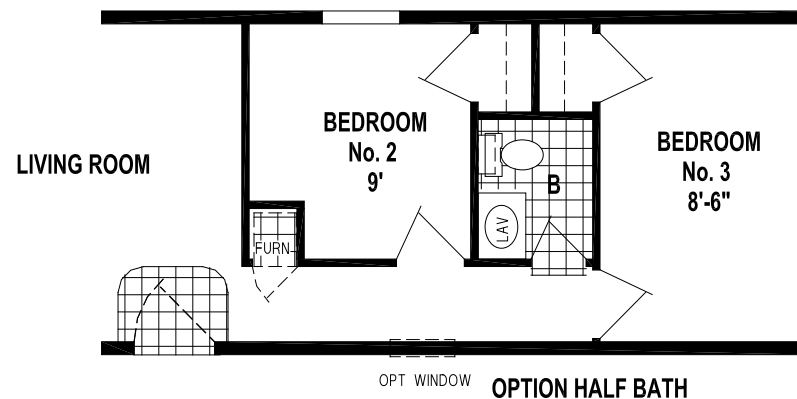

Meriden

Lexington Limited Series

Factory Expo

"Factory Direct Value" HOME CENTERS

3 Bedroom, 2 Bath
Approx. 868 Sq. Ft.

Last Updated: 10-19-15

Factory Expo Home Centers
77 Horseshoe Road
Leola, PA 17540

I authorize Factory Expo to build my house, per this plan.