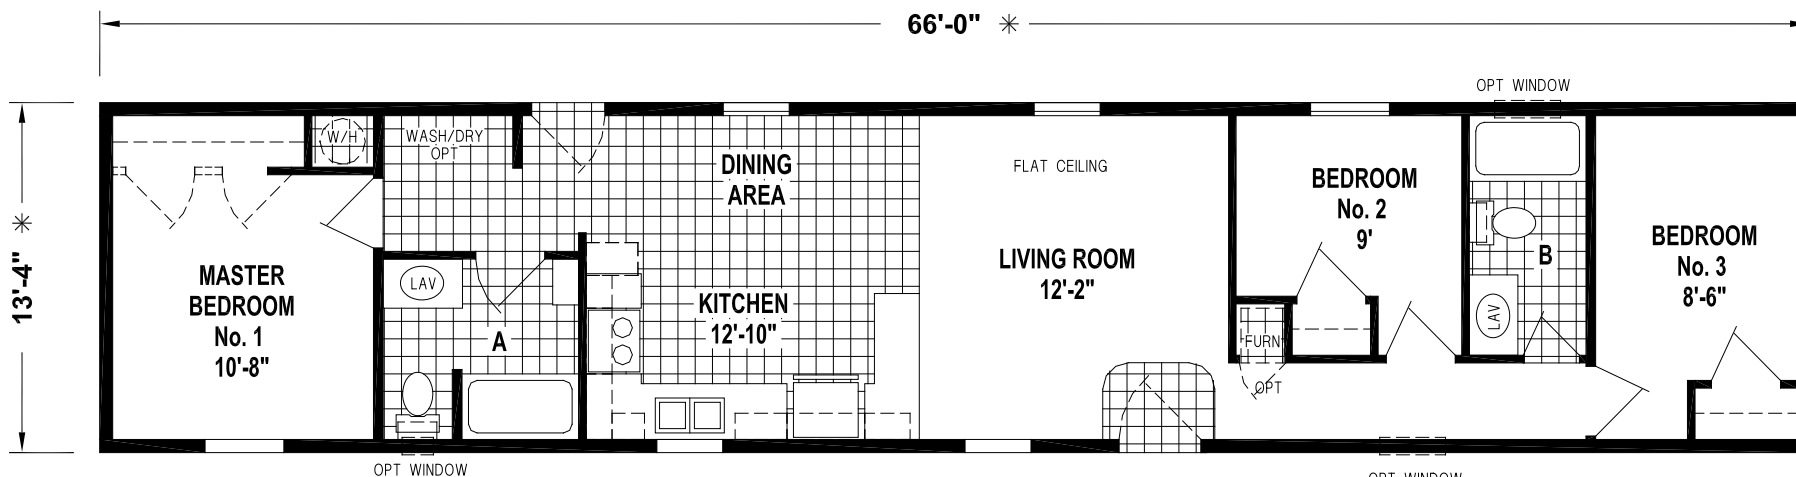

Meriden

Lexington Limited Series

Factory Expo

"Factory Direct Value" HOME CENTERS

3 Bedroom, 2 Bath
Approx. 868 Sq. Ft.

Last Updated: 10-19-15

Factory Expo Home Centers
77 Horseshoe Road
Leola, PA 17540

I authorize Factory Expo to build my house, per this plan.