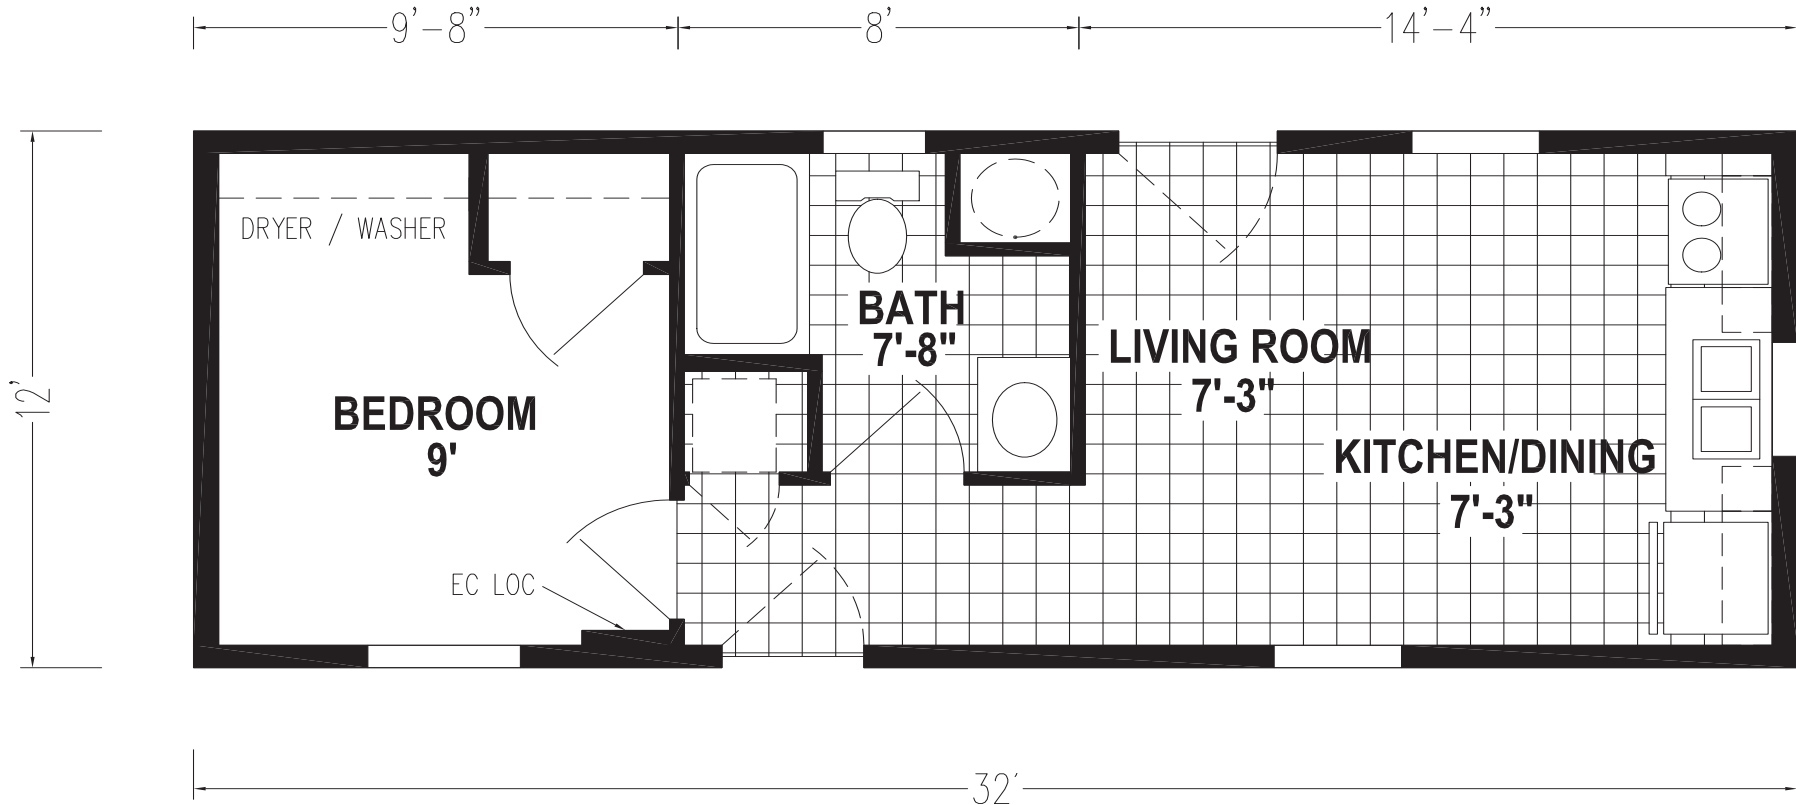

Micro

Sunwood Single Section Series

1 Bedroom, 1 Bath
Approx. 384 Sq. Ft.

Last Updated: 8-2-16

*Limit 1 per customer

Factory Expo Home Centers
77 Horseshoe Road
Leola, PA 17540

I authorize Factory Expo to build my house, per this plan.