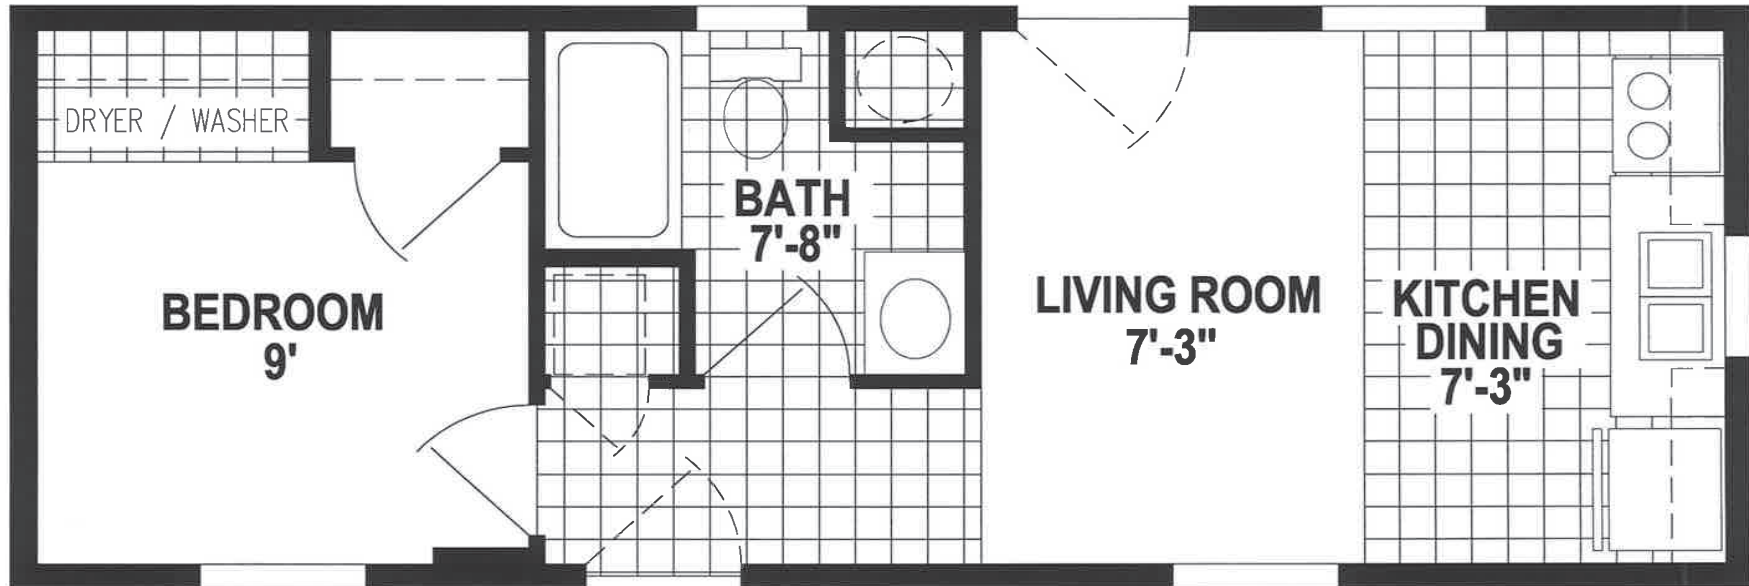

# Micro

Sunwood Single Section Series

1 Bedroom, 1 Bath  
Approx. 384 Sq. Ft.

Last Updated: 9-14-18

\*Limit 1 per customer

Factory Expo Home Centers  
77 Horseshoe Road  
Leola, PA 17540

I authorize Factory Expo to build my house, per this plan.