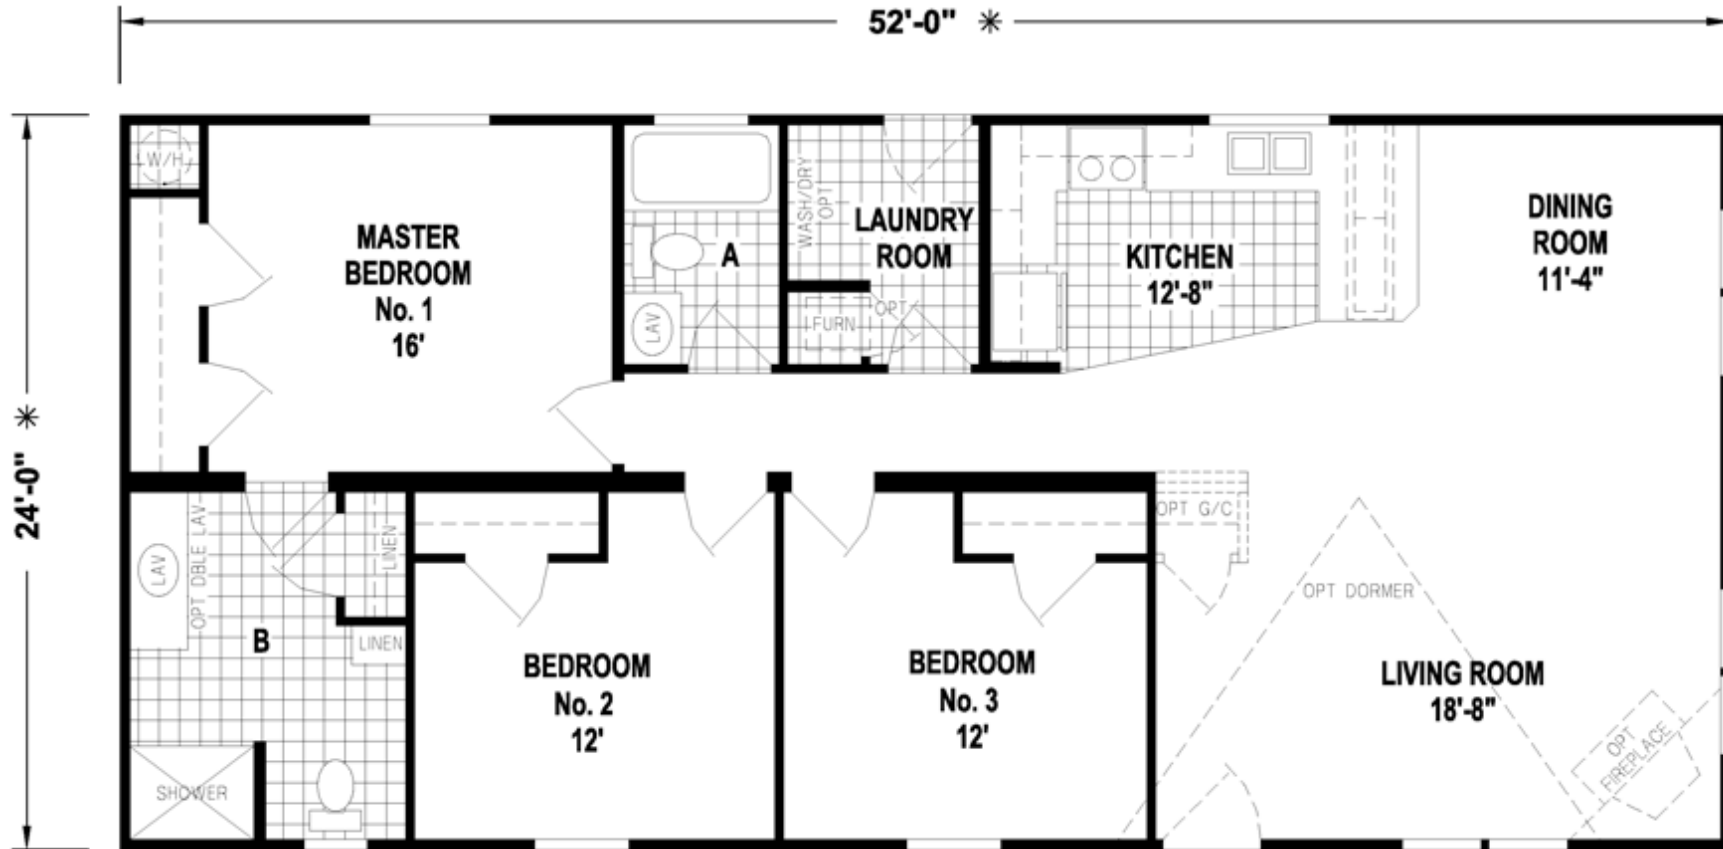

Monroe

Sunwood Multi-Section Series

Factory Expo

"Factory Direct Value" HOME CENTERS

3 Bedroom, 2 Bath
Approx. 1,248 Sq. Ft.

Last Updated: 11-11-16

Factory Expo Home Centers
77 Horseshoe Road
Leola, PA 17540