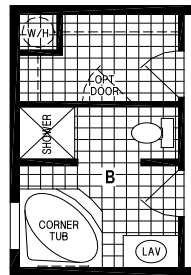

# Factory Expo

"Factory Direct Value" HOME CENTERS

2 Bedroom, 2 Bath  
Approx. 1,085 Sq. Ft.

Last Updated: 6-30-15

OPTION CORNER TUB BATH

OPTION CORNER SHOWER BATH

OPTION MASTER BATH

Factory Expo Home Centers  
77 Horseshoe Road  
Leola, PA 17540