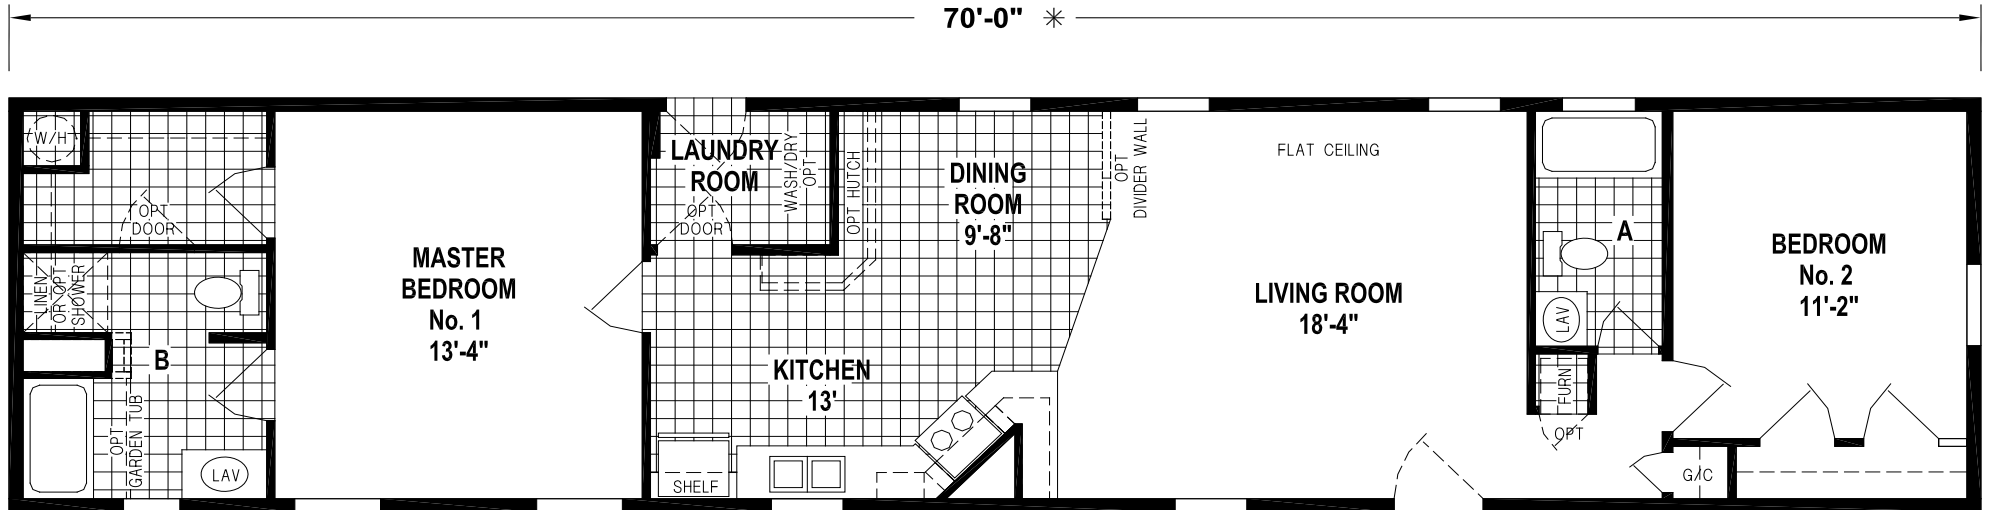

# Montvale

Sunwood Single Section Series

# Factory Expo

"Factory Direct Value" HOME CENTERS

2 Bedroom, 2 Bath  
Approx. 1,085 Sq. Ft.

Last Updated: 6-30-15

OPTION CORNER TUB BATH

OPTION CORNER SHOWER BATH

OPTION MASTER BATH

Factory Expo Home Centers  
77 Horseshoe Road  
Leola, PA 17540