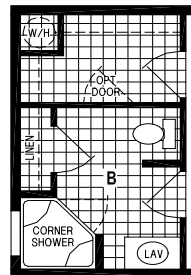

# Factory Expo

"Factory Direct Value" HOME CENTERS

2 Bedroom, 2 Bath  
Approx. 1,085 Sq. Ft.

Last Updated: 6-30-15

OPTION CORNER TUB BATH

OPTION CORNER SHOWER BATH

OPTION MASTER BATH

Factory Expo Home Centers  
77 Horseshoe Road  
Leola, PA 17540