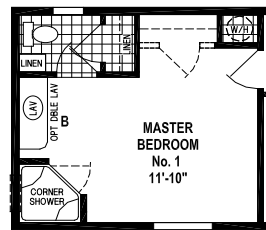

Patterson

Sunwood Single Section Series

Factory Expo

"Factory Direct Value" HOME CENTERS

2 Bedroom, 2 Bath
Approx. 930 Sq. Ft.

Last Updated: 6-30-15

Factory Expo Home Centers
77 Horseshoe Road
Leola, PA 17540