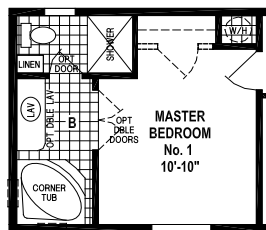

Patterson

Sunwood Single Section Series

Factory Expo

"Factory Direct Value" HOME CENTERS

2 Bedroom, 2 Bath
Approx. 930 Sq. Ft.

Last Updated: 6-30-15

Factory Expo Home Centers
77 Horseshoe Road
Leola, PA 17540