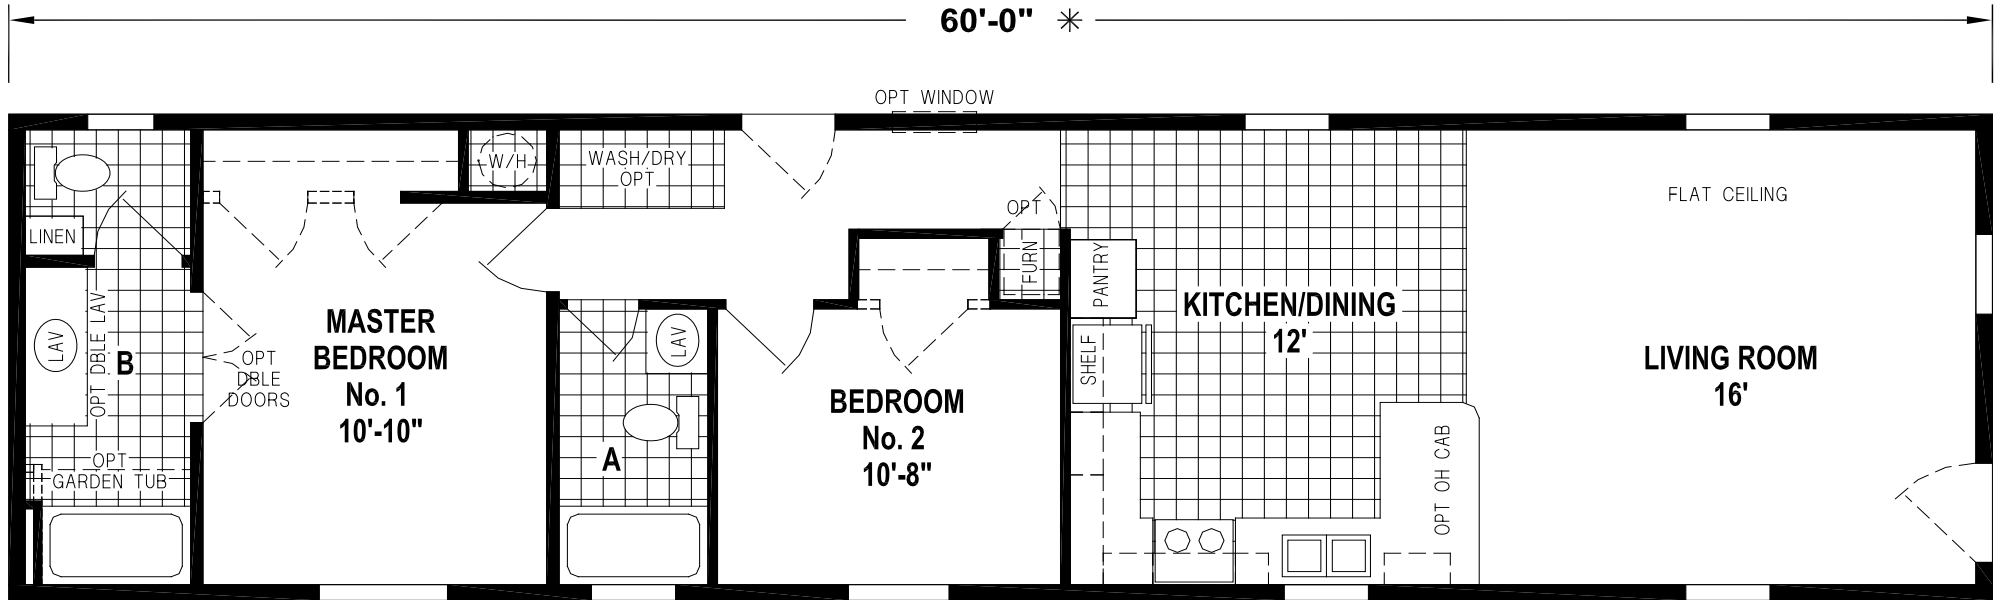

Patterson

Sunwood Single Section Series

Factory Expo

"Factory Direct Value" HOME CENTERS

2 Bedroom, 2 Bath
Approx. 930 Sq. Ft.

Last Updated: 6-30-15

Factory Expo Home Centers
77 Horseshoe Road
Leola, PA 17540