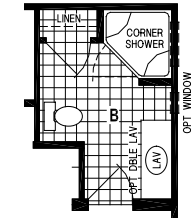

# Factory Expo

"Factory Direct Value" HOME CENTERS

3 Bedroom, 2 Bath  
Approx. 1,088 Sq. Ft.

Last Updated: 6-30-15

OPTION CORNER SHOWER BATH

OPTION CORNER TUB BATH  
(N/A AT OPT STAIRWELL)

OPTION STAIRWELL

Factory Expo Home Centers  
77 Horseshoe Road  
Leola, PA 17540