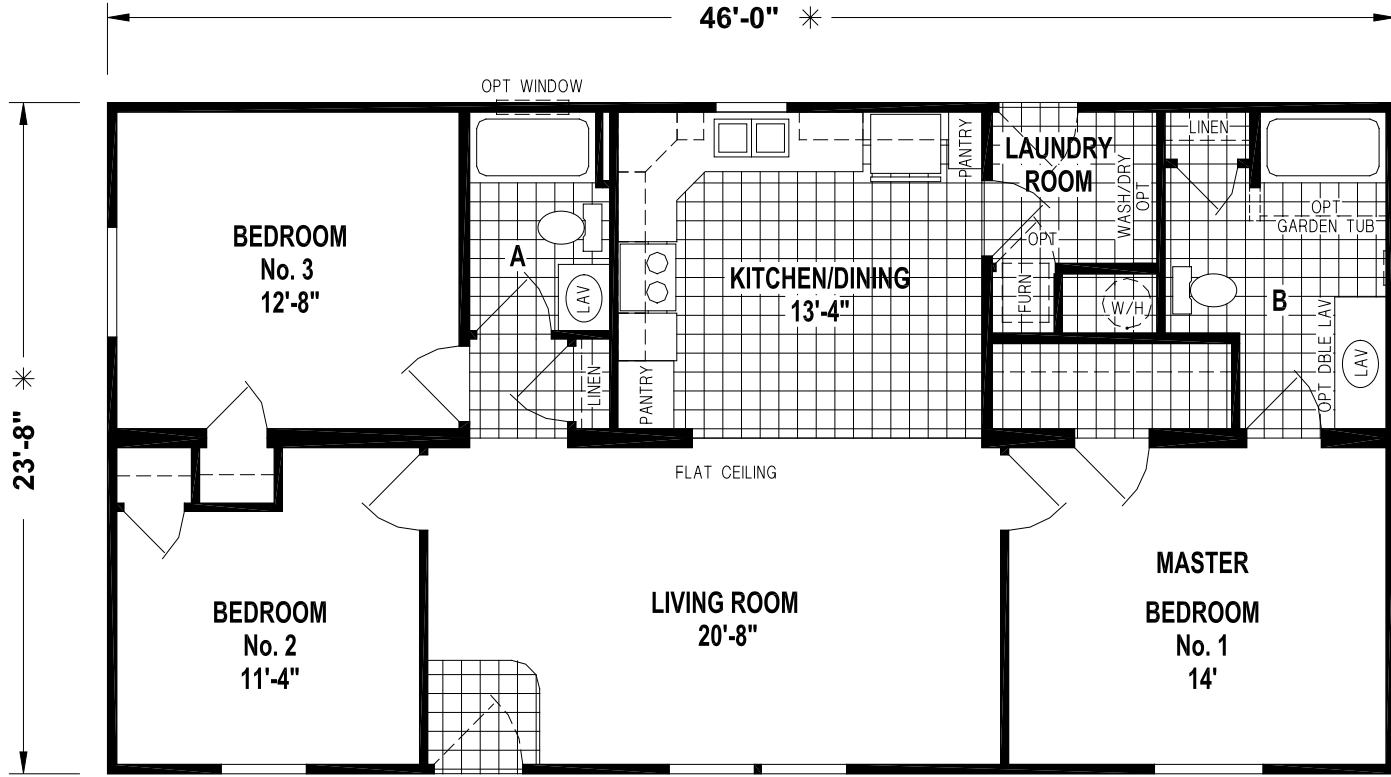

# Plumsted

Lexington Limited Series

# Factory Expo

"Factory Direct Value" HOME CENTERS

3 Bedroom, 2 Bath  
Approx. 1,088 Sq. Ft.

Last Updated: 6-30-15

OPTION CORNER SHOWER BATH

OPTION CORNER TUB BATH  
(N/A AT OPT STAIRWELL)

OPTION STAIRWELL

Factory Expo Home Centers  
77 Horseshoe Road  
Leola, PA 17540