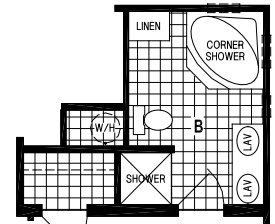

# Factory Expo

"Factory Direct Value" HOME CENTERS

3 Bedroom, 2 Bath  
Approx. 1,088 Sq. Ft.

Last Updated: 6-30-15

OPTION CORNER SHOWER BATH

OPTION CORNER TUB BATH  
(N/A AT OPT STAIRWELL)

OPTION STAIRWELL

Factory Expo Home Centers  
77 Horseshoe Road  
Leola, PA 17540