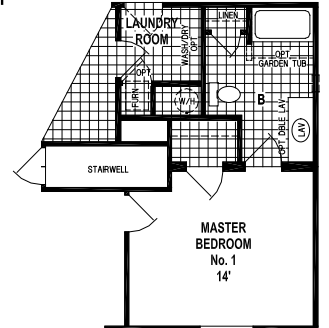

# Factory Expo

"Factory Direct Value" HOME CENTERS

3 Bedroom, 2 Bath  
Approx. 1,088 Sq. Ft.

Last Updated: 6-30-15

OPTION CORNER SHOWER BATH

OPTION CORNER TUB BATH  
(N/A AT OPT STAIRWELL)

OPTION STAIRWELL

Factory Expo Home Centers  
77 Horseshoe Road  
Leola, PA 17540