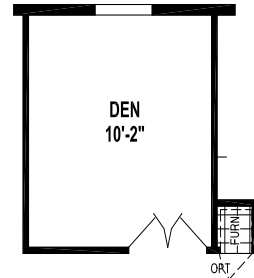

Preston

Sunwood Single Section Series

Factory Expo

"Factory Direct Value" HOME CENTERS

3 Bedroom, 2 Bath
Approx. 1,085 Sq. Ft.

Last Updated: 6-30-15

OPT WINDOW

OPT WINDOW
OPTION DEN