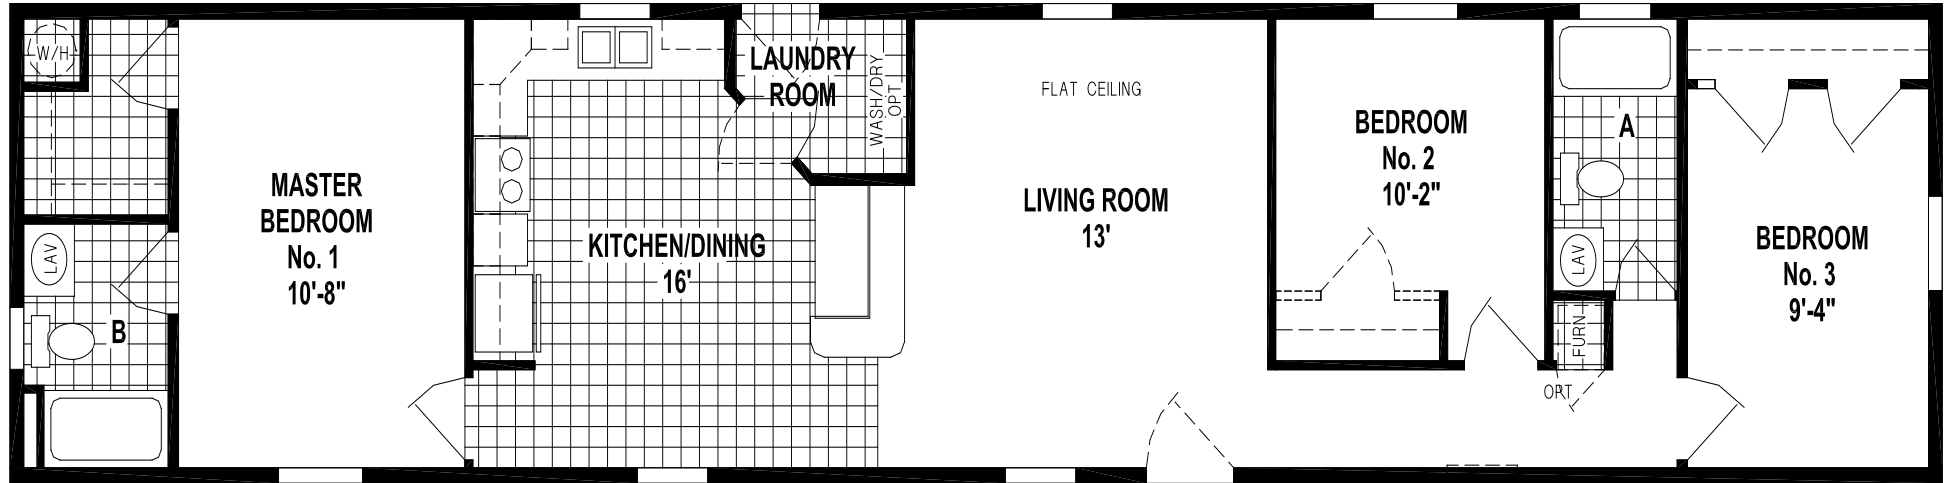

Preston

Sunwood Single Section Series

Factory Expo

"Factory Direct Value" HOME CENTERS

3 Bedroom, 2 Bath
Approx. 1,085 Sq. Ft.

Last Updated: 6-30-15

OPT WINDOW

OPT WINDOW
OPTION DEN