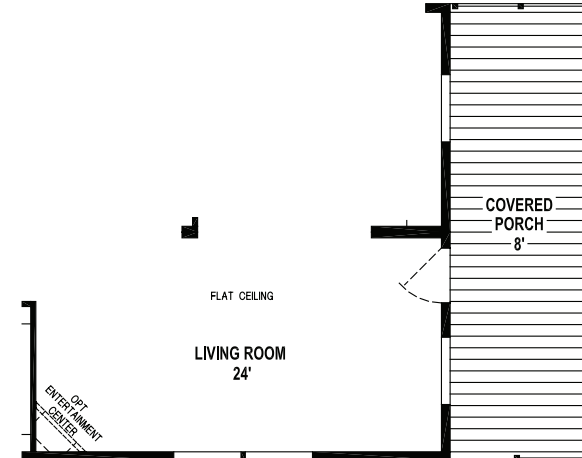

Riverdale

Sunwood Multi-Section Series

Factory Expo

"Factory Direct Value" HOME CENTERS

3 Bedroom, 2 Bath
Approx. 1,158 Sq. Ft.

Last Updated: 5-9-18

OPTION PORCH/ALTERNATE ENTRY WITH OPTION TWO BEDROOM

OPTION PORCH/ALTERNATE ENTRY

OPTION TWO BEDROOM CONFIGURATION

OPTION DEN

Factory Expo Home Centers
77 Horseshoe Road
Leola, PA 17540

I authorize Factory Expo to build my house, per this plan.

X _____

Customer Signature/Date

1-800-654-8392