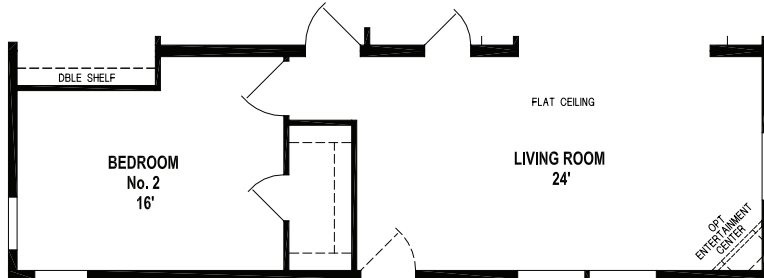

Riverdale

Sunwood Multi-Section Series

Factory Expo

"Factory Direct Value" HOME CENTERS

3 Bedroom, 2 Bath
Approx. 1,158 Sq. Ft.

Last Updated: 5-9-18

OPTION PORCH/ALTERNATE ENTRY WITH OPTION TWO BEDROOM

OPTION PORCH/ALTERNATE ENTRY

OPTION TWO BEDROOM CONFIGURATION

OPTION DEN

Factory Expo Home Centers
77 Horseshoe Road
Leola, PA 17540

I authorize Factory Expo to build my house, per this plan.

X _____

Customer Signature/Date

1-800-654-8392