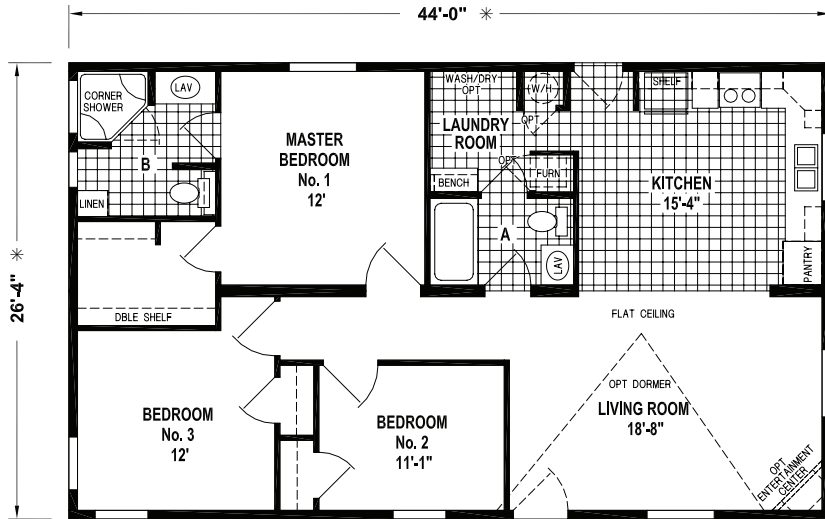

Riverdale

Sunwood Multi-Section Series

Factory Expo

"Factory Direct Value" HOME CENTERS

3 Bedroom, 2 Bath
Approx. 1,158 Sq. Ft.

Last Updated: 5-9-18

OPTION PORCH/ALTERNATE ENTRY WITH OPTION TWO BEDROOM

OPTION PORCH/ALTERNATE ENTRY

OPTION TWO BEDROOM CONFIGURATION

OPTION DEN

Factory Expo Home Centers
77 Horseshoe Road
Leola, PA 17540

I authorize Factory Expo to build my house, per this plan.

X _____

Customer Signature/Date

1-800-654-8392