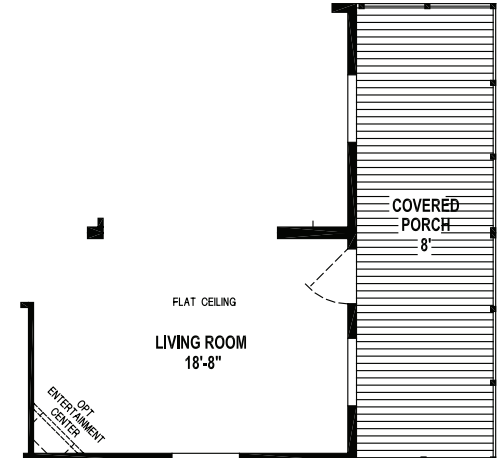

Riverdale

Sunwood Multi-Section Series

Factory Expo

"Factory Direct Value" HOME CENTERS

3 Bedroom, 2 Bath
Approx. 1,158 Sq. Ft.

Last Updated: 5-9-18

OPTION PORCH/ALTERNATE ENTRY WITH OPTION TWO BEDROOM

OPTION PORCH/ALTERNATE ENTRY

OPTION TWO BEDROOM CONFIGURATION

OPTION DEN

Factory Expo Home Centers
77 Horseshoe Road
Leola, PA 17540

I authorize Factory Expo to build my house, per this plan.

X _____

Customer Signature/Date

1-800-654-8392