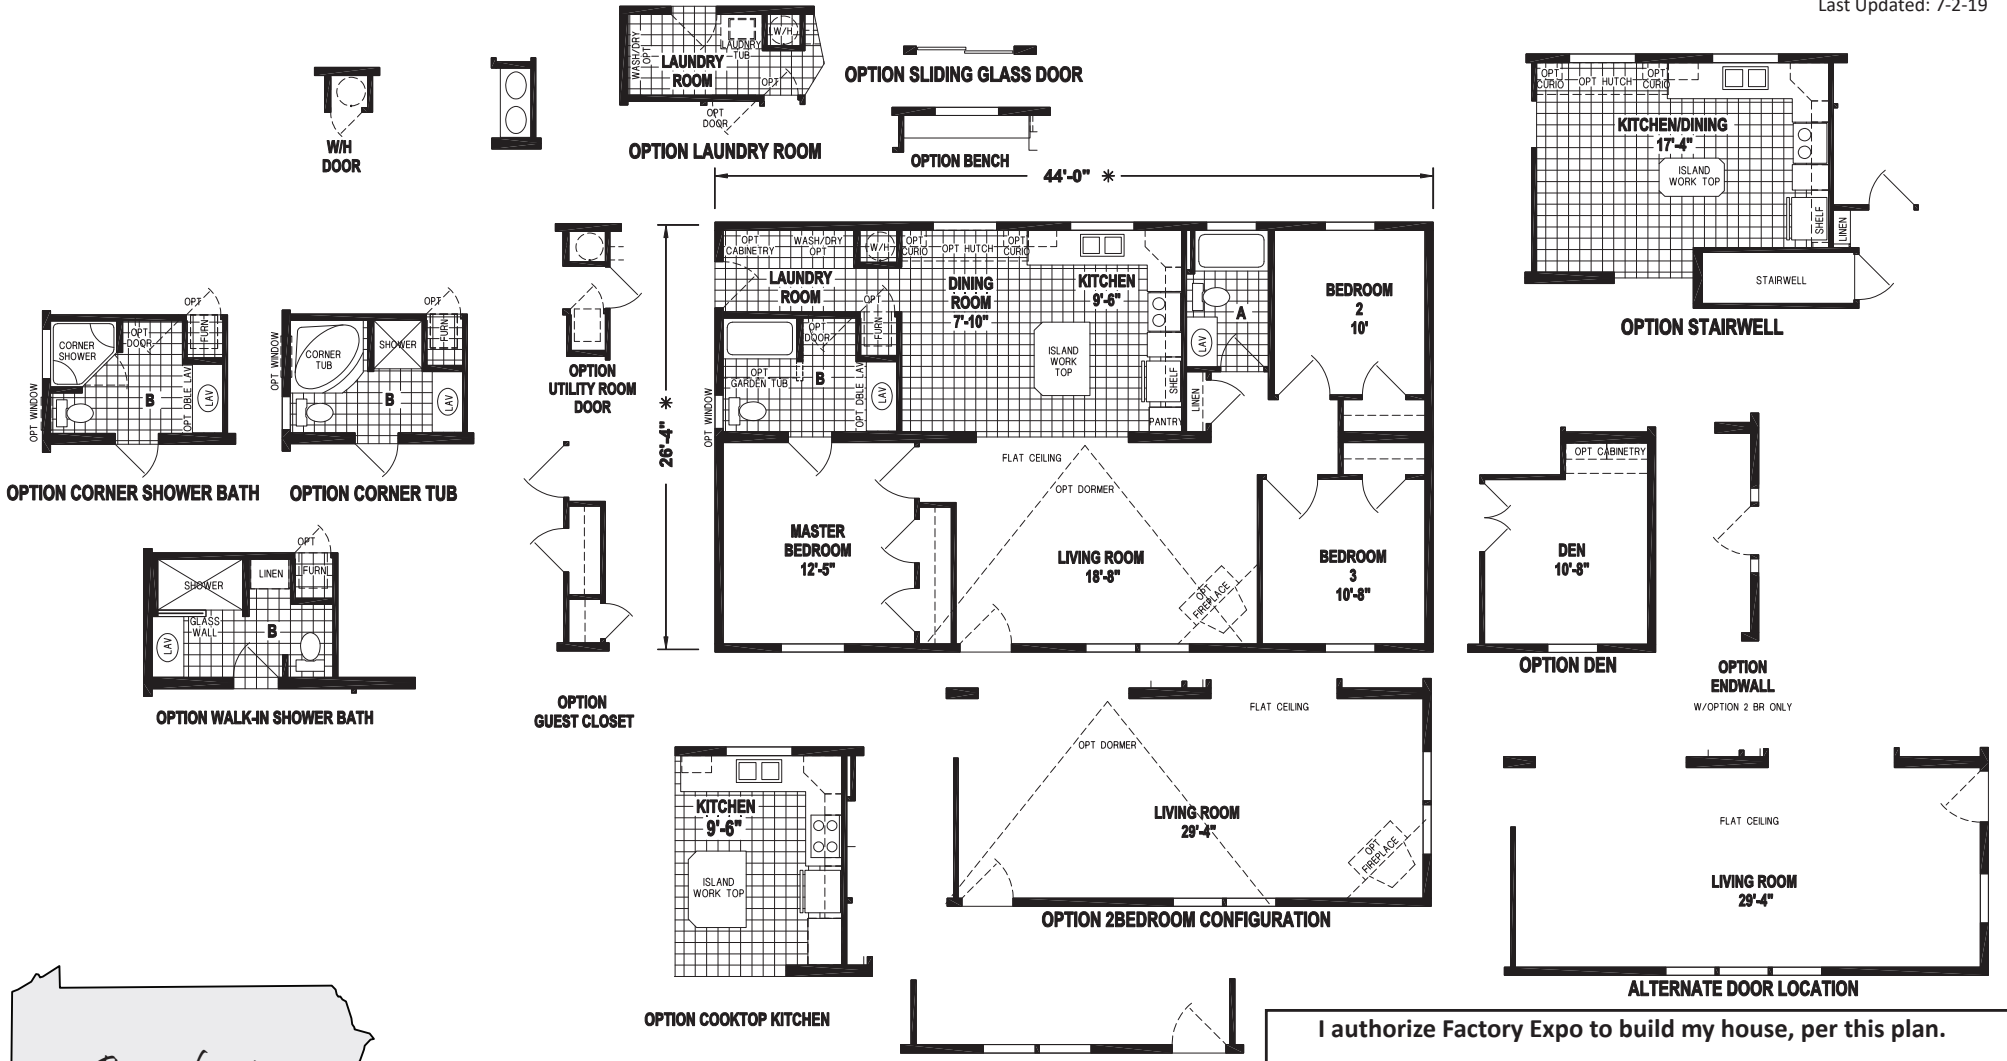

Rockville

Sunwood Multi-Section Series

Factory Expo

"Factory Direct Value" HOME CENTERS

3 Bedrooms, 2 Baths
Approx. 1,158 Sq. Ft.

Last Updated: 7-2-19

Factory Expo Home Centers
77 Horseshoe Road
Leola, PA 17540