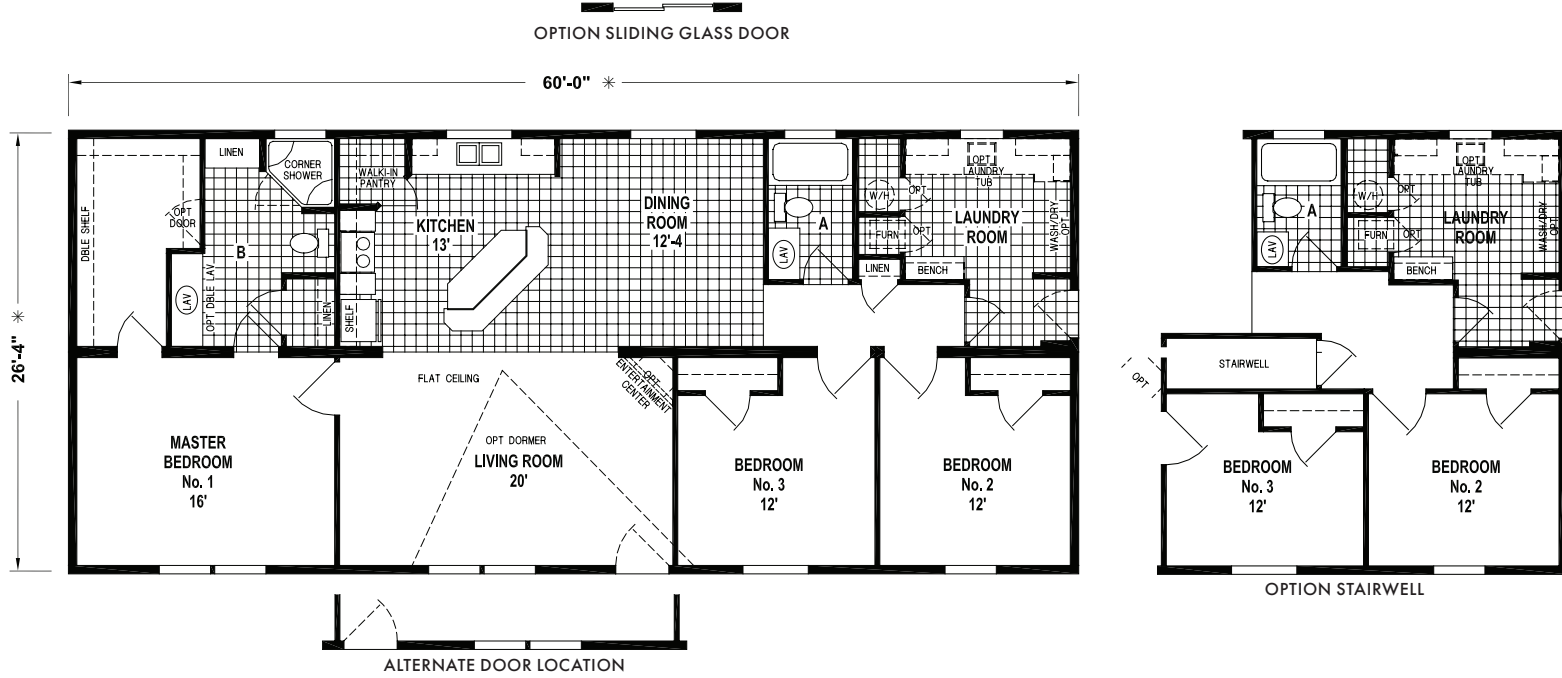

Snow Hill

Sunwood Multi-Section Series

Factory Expo

"Factory Direct Value" HOME CENTERS

3 Bedroom, 2 Bath
Approx. 1,580 Sq. Ft.

Last Updated: 5-9-18

OPTION WALK-IN SHOWER BATH

OPTION CORNER TUB BATH

OPTION GLAMOUR BATH

OPTION DEN

Factory Expo Home Centers
77 Horseshoe Road
Leola, PA 17540

I authorize Factory Expo to build my house, per this plan.
X _____
Customer Signature/Date

Optional Glamour Bath

1-800-654-8392 www.PennsylvaniaFactoryDirect.com 1-800-654-8392 www.PennsylvaniaFactoryDirect.com