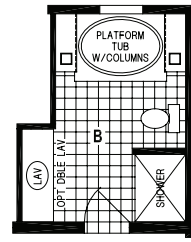

Snow Hill

Sunwood Multi-Section Series

Factory Expo

"Factory Direct Value" HOME CENTERS

3 Bedroom, 2 Bath
Approx. 1,580 Sq. Ft.

Last Updated: 5-9-18

OPTION WALK-IN SHOWER BATH

OPTION CORNER TUB BATH

OPTION GLAMOUR BATH

OPTION DEN

Factory Expo Home Centers
77 Horseshoe Road
Leola, PA 17540

I authorize Factory Expo to build my house, per this plan.
X _____
Customer Signature/Date

Optional Glamour Bath

1-800-654-8392 www.PennsylvaniaFactoryDirect.com 1-800-654-8392 www.PennsylvaniaFactoryDirect.com