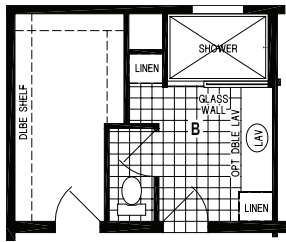

Snow Hill

Sunwood Multi-Section Series

Factory Expo

"Factory Direct Value" HOME CENTERS

3 Bedroom, 2 Bath
Approx. 1,580 Sq. Ft.

Last Updated: 5-9-18

OPTION WALK-IN SHOWER BATH

OPTION CORNER TUB BATH

OPTION GLAMOUR BATH

OPTION DEN

Factory Expo Home Centers
77 Horseshoe Road
Leola, PA 17540

I authorize Factory Expo to build my house, per this plan.
X _____
Customer Signature/Date

Optional Glamour Bath

1-800-654-8392 www.PennsylvaniaFactoryDirect.com 1-800-654-8392 www.PennsylvaniaFactoryDirect.com