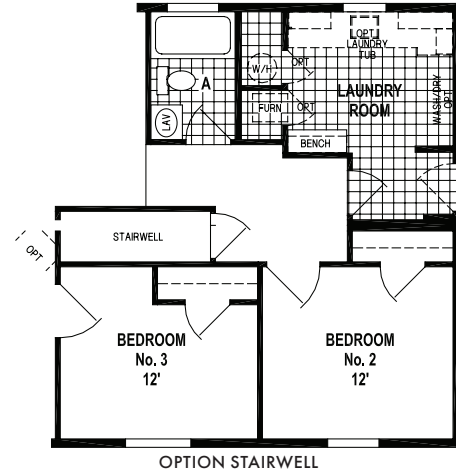

Snow Hill

Sunwood Multi-Section Series

Factory Expo

"Factory Direct Value" HOME CENTERS

3 Bedroom, 2 Bath
Approx. 1,580 Sq. Ft.

Last Updated: 5-9-18

OPTION WALK-IN SHOWER BATH

OPTION CORNER TUB BATH

OPTION GLAMOUR BATH

OPTION DEN

Factory Expo Home Centers
77 Horseshoe Road
Leola, PA 17540

I authorize Factory Expo to build my house, per this plan.
X _____
Customer Signature/Date

Optional Glamour Bath

1-800-654-8392 www.PennsylvaniaFactoryDirect.com 1-800-654-8392 www.PennsylvaniaFactoryDirect.com