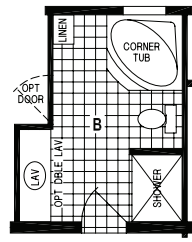

Snow Hill

Sunwood Multi-Section Series

Factory Expo

"Factory Direct Value" HOME CENTERS

3 Bedroom, 2 Bath
Approx. 1,580 Sq. Ft.

Last Updated: 5-9-18

OPTION WALK-IN SHOWER BATH

OPTION CORNER TUB BATH

OPTION GLAMOUR BATH

OPTION DEN

Factory Expo Home Centers
77 Horseshoe Road
Leola, PA 17540

I authorize Factory Expo to build my house, per this plan.
X _____
Customer Signature/Date

Optional Glamour Bath

1-800-654-8392 www.PennsylvaniaFactoryDirect.com 1-800-654-8392 www.PennsylvaniaFactoryDirect.com