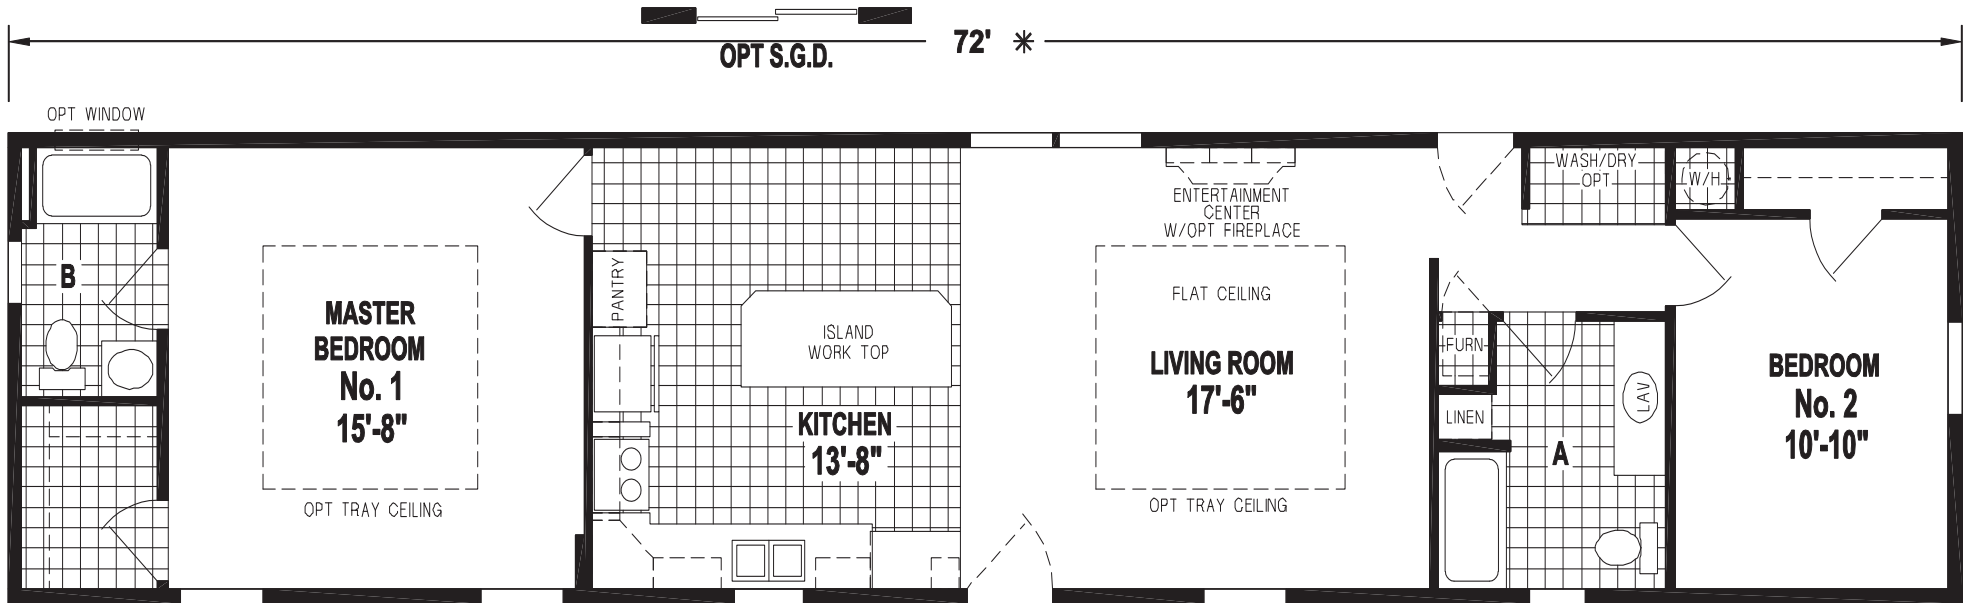

Sawyer

Sunwood Single Section Series

Factory Expo

"Factory Direct Value" HOME CENTERS

2 Bedroom, 2 Bath
Approx. 1,116 Sq. Ft.

Last Updated: 9-12-16

Factory Expo Home Centers
77 Horseshoe Road
Leola, PA 17540