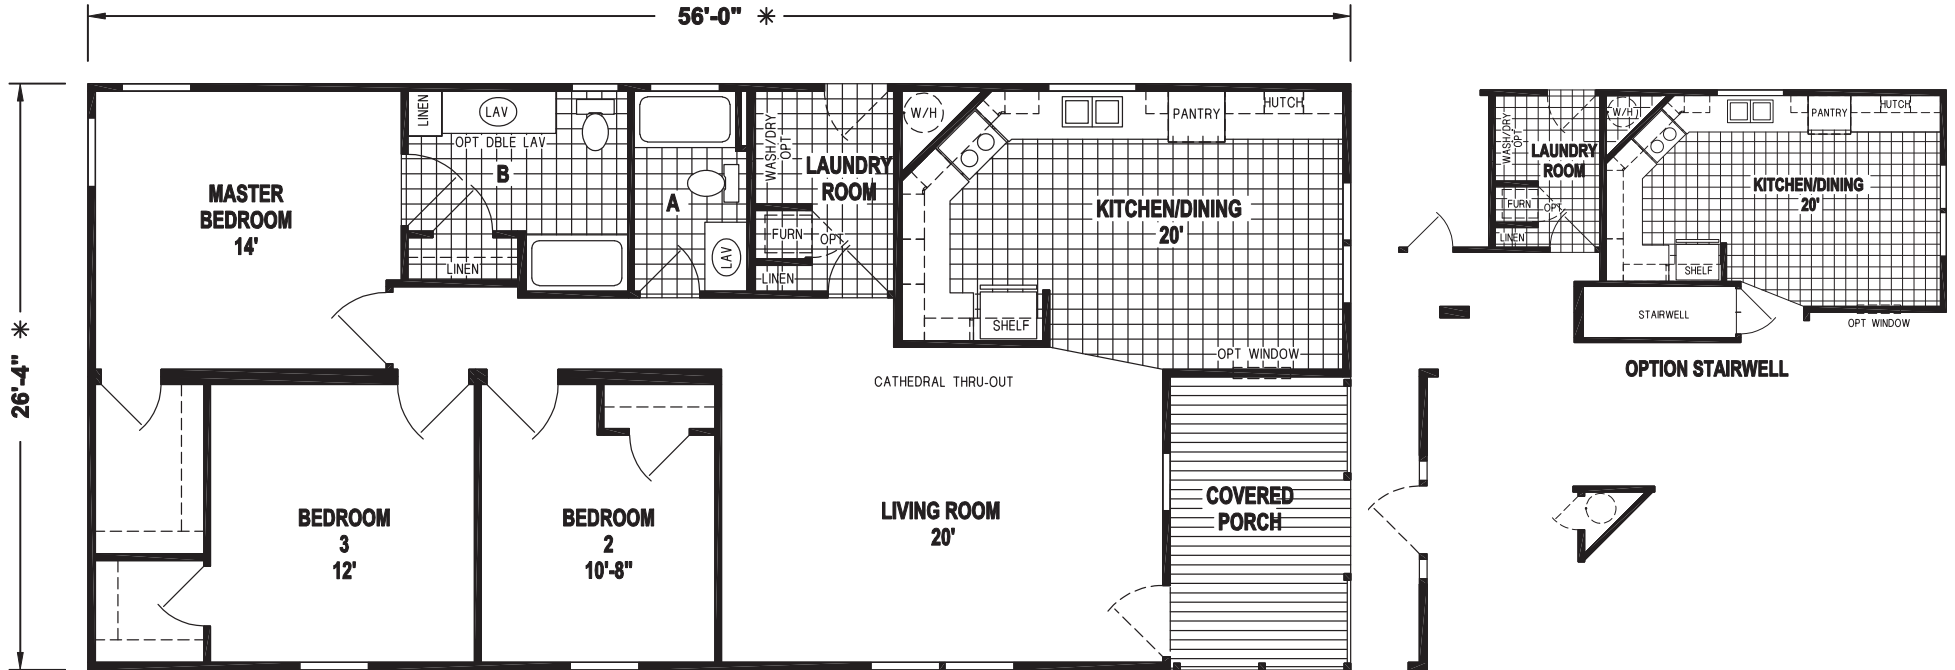

Capri

Sunwood Multi-Section Series

Factory Expo

"Factory Direct Value" HOME CENTERS

3 Bedrooms, 2 Baths
Approx. 1,377 Sq. Ft.

Last Updated: 7-2-19

Factory Expo Home Centers
77 Horseshoe Road
Leola, PA 17540