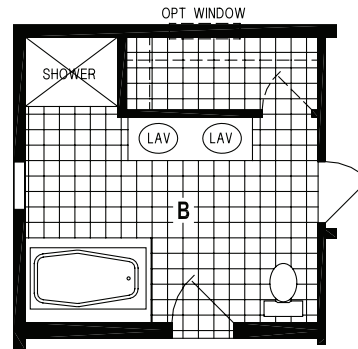

Buckingham

Sunwood Multi-Section Series

Factory Expo

"Factory Direct Value" HOME CENTERS

3 Bedroom, 2 Bath
Approx. 1,474 Sq. Ft.

Last Updated: 4-5-18

OPTION DELUXE BATH

OPTION ENTERTAINMENT CENTER WITH 50" ELECTRIC FIREPLACE