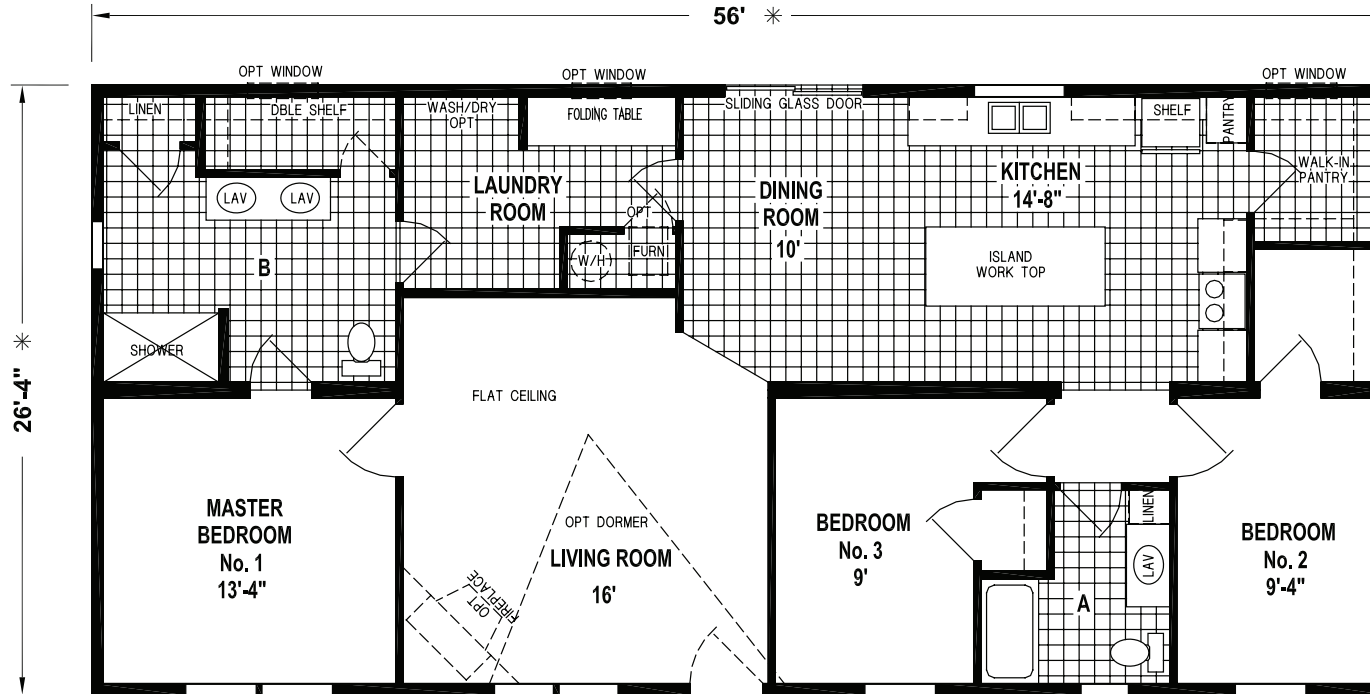

Buckingham

Sunwood Multi-Section Series

Factory Expo

"Factory Direct Value" HOME CENTERS

3 Bedroom, 2 Bath
Approx. 1,474 Sq. Ft.

Last Updated: 4-5-18

OPTION DELUXE BATH

OPTION ENTERTAINMENT CENTER WITH 50" ELECTRIC FIREPLACE