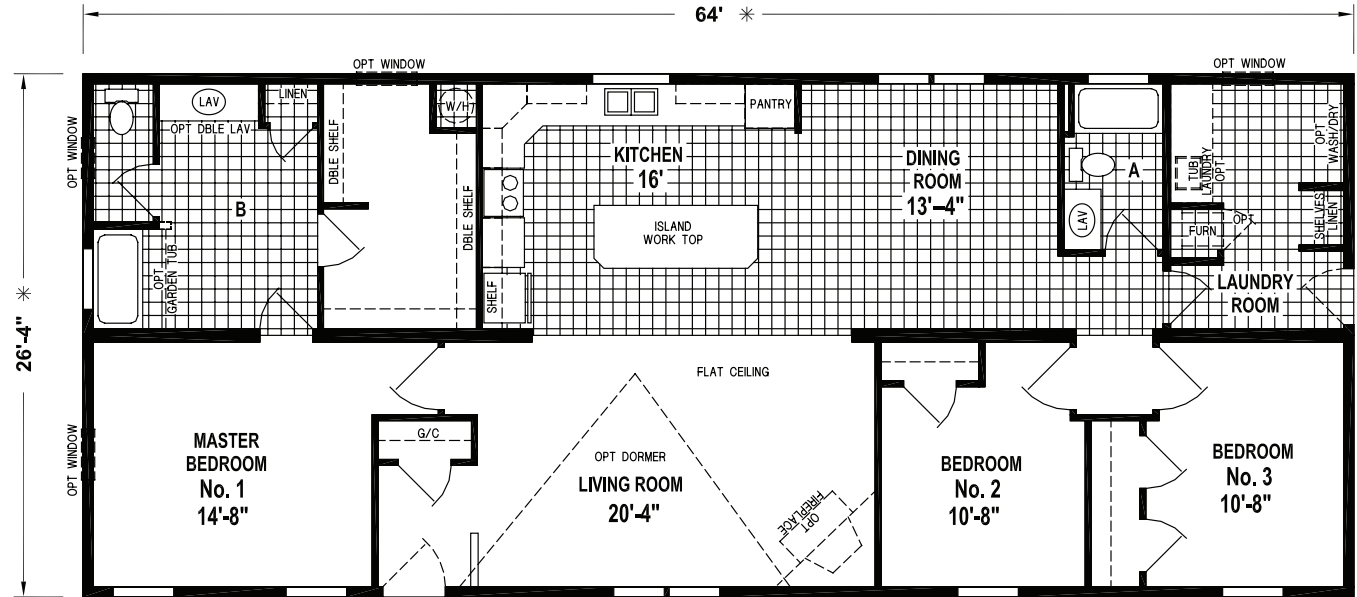

Hampden

Sunwood Multi-Section Series

Factory Expo

"Factory Direct Value" HOME CENTERS

3 Bedroom, 2 Bath
Approx. 1,685 Sq. Ft.

Last Updated: 4-5-18

OPTION SOAKER TUB MASTER BATH

OPTION MASTER BATH

OPTION SOAKER TUB DELUXE MASTER BATH

OPTION BAY WINDOW

OPTION DELUXE MASTER BATH

OPTION LAUNDRY ROOM

OPTION SLIDING GLASS DOOR

Factory Expo Home Centers
77 Horseshoe Road
Leola, PA 17540

I authorize Factory Expo to build my house, per this plan.