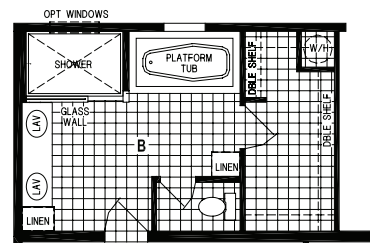

Hampden

Sunwood Multi-Section Series

Factory Expo

"Factory Direct Value" HOME CENTERS

3 Bedroom, 2 Bath
Approx. 1,685 Sq. Ft.

Last Updated: 4-5-18

OPTION SOAKER TUB MASTER BATH

OPTION MASTER BATH

OPTION SOAKER TUB DELUXE MASTER BATH

OPTION BAY WINDOW

OPTION DELUXE MASTER BATH

OPTION LAUNDRY ROOM

OPTION SLIDING GLASS DOOR

Factory Expo Home Centers
77 Horseshoe Road
Leola, PA 17540

I authorize Factory Expo to build my house, per this plan.