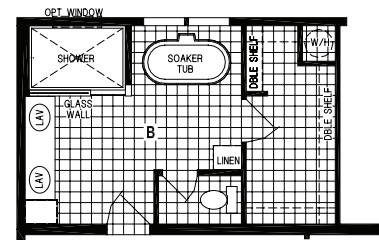

Hampden

Sunwood Multi-Section Series

Factory Expo

"Factory Direct Value" HOME CENTERS

3 Bedroom, 2 Bath
Approx. 1,685 Sq. Ft.

Last Updated: 4-5-18

OPTION SOAKER TUB MASTER BATH

OPTION MASTER BATH

OPTION SOAKER TUB DELUXE MASTER BATH

OPTION BAY WINDOW

OPTION DELUXE MASTER BATH

OPTION LAUNDRY ROOM

OPTION SLIDING GLASS DOOR

Factory Expo Home Centers
77 Horseshoe Road
Leola, PA 17540

I authorize Factory Expo to build my house, per this plan.