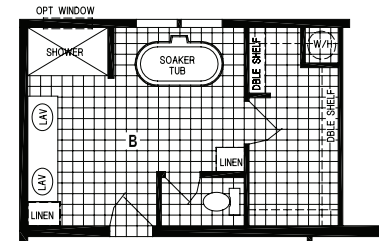

Hampden

Sunwood Multi-Section Series

Factory Expo

"Factory Direct Value" HOME CENTERS

3 Bedroom, 2 Bath
Approx. 1,685 Sq. Ft.

Last Updated: 4-5-18

OPTION SOAKER TUB MASTER BATH

OPTION MASTER BATH

OPTION SOAKER TUB DELUXE MASTER BATH

OPTION BAY WINDOW

OPTION DELUXE MASTER BATH

OPTION LAUNDRY ROOM

OPTION SLIDING GLASS DOOR

Factory Expo Home Centers
77 Horseshoe Road
Leola, PA 17540

I authorize Factory Expo to build my house, per this plan.