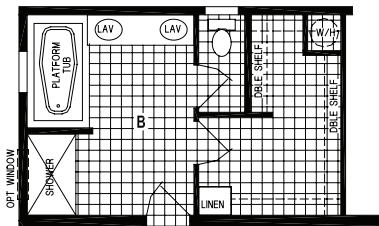

Hampden

Sunwood Multi-Section Series

Factory Expo

"Factory Direct Value" HOME CENTERS

3 Bedroom, 2 Bath
Approx. 1,685 Sq. Ft.

Last Updated: 4-5-18

OPTION SOAKER TUB MASTER BATH

OPTION MASTER BATH

OPTION SOAKER TUB DELUXE MASTER BATH

OPTION BAY WINDOW

OPTION DELUXE MASTER BATH

OPTION LAUNDRY ROOM

OPTION SLIDING GLASS DOOR

Factory Expo Home Centers
77 Horseshoe Road
Leola, PA 17540

I authorize Factory Expo to build my house, per this plan.