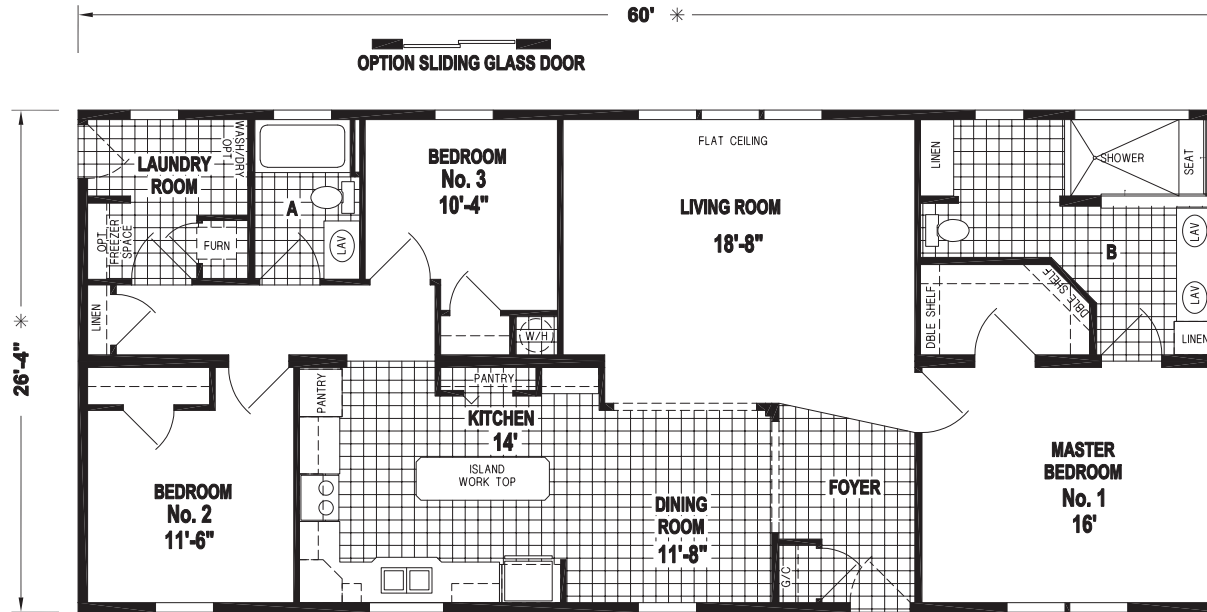

Glenmoore

Wood Manor Series

Factory Expo

"Factory Direct Value" HOME CENTERS

3 Bedroom, 2 Bath
Approx. 1,580 Sq. Ft.

Last Updated: 5-3-19

OPTION GOURMET KITCHEN

Factory Expo Home Centers
77 Horseshoe Road
Leola, PA 17540