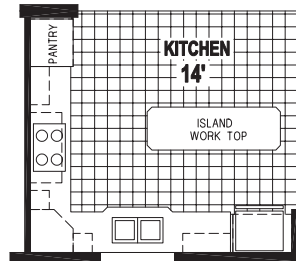

Glenmoore

Wood Manor Series

Factory Expo

"Factory Direct Value" HOME CENTERS

3 Bedroom, 2 Bath
Approx. 1,580 Sq. Ft.

Last Updated: 5-3-19

OPTION GOURMET KITCHEN

Factory Expo Home Centers
77 Horseshoe Road
Leola, PA 17540