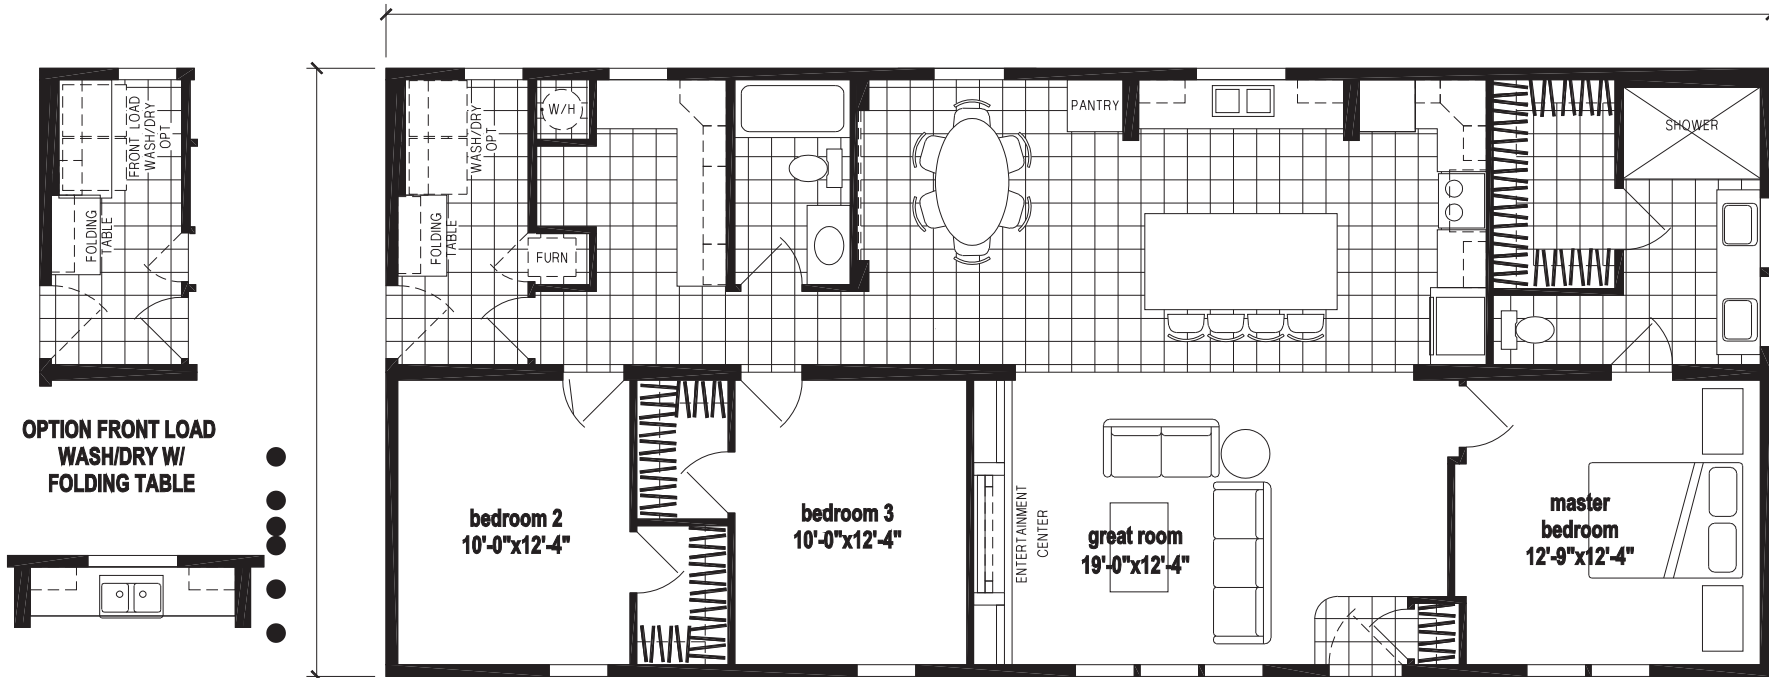

Bellefonte

Spectra Series

Factory Expo

"Factory Direct Pricing" HOME CENTERS

3 Bedroom, 2 Bath
Approx. 1,580 Sq. Ft.

Last Updated: 7-31-20

OPTION SLIDING GLASS DOOR

OPTION FRONT LOAD
WASH/DRY W/
FOLDING TABLE