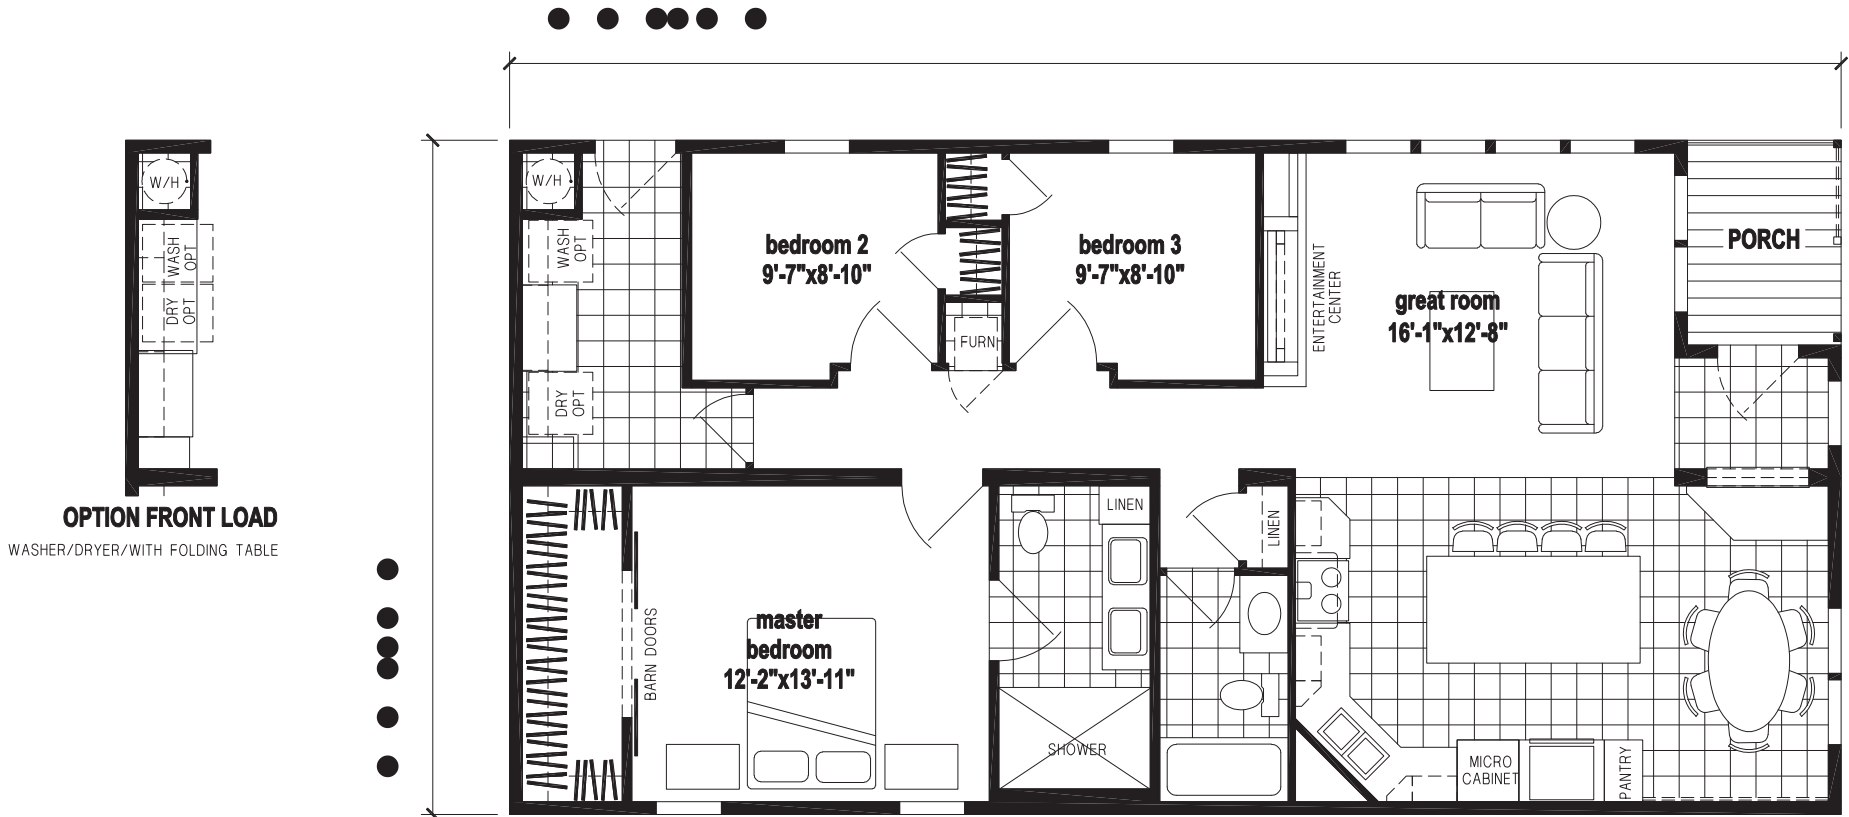

Colebrook

Spectra Series

Factory Expo

"Factory Direct Pricing" HOME CENTERS

3 Bedroom, 2 Bath
Approx. 1,369 Sq. Ft.

Last Updated: 7-31-20

Factory Expo Home Centers
77 Horseshoe Road
Leola, PA 17540

I authorize Factory Expo to build my house, per this plan.