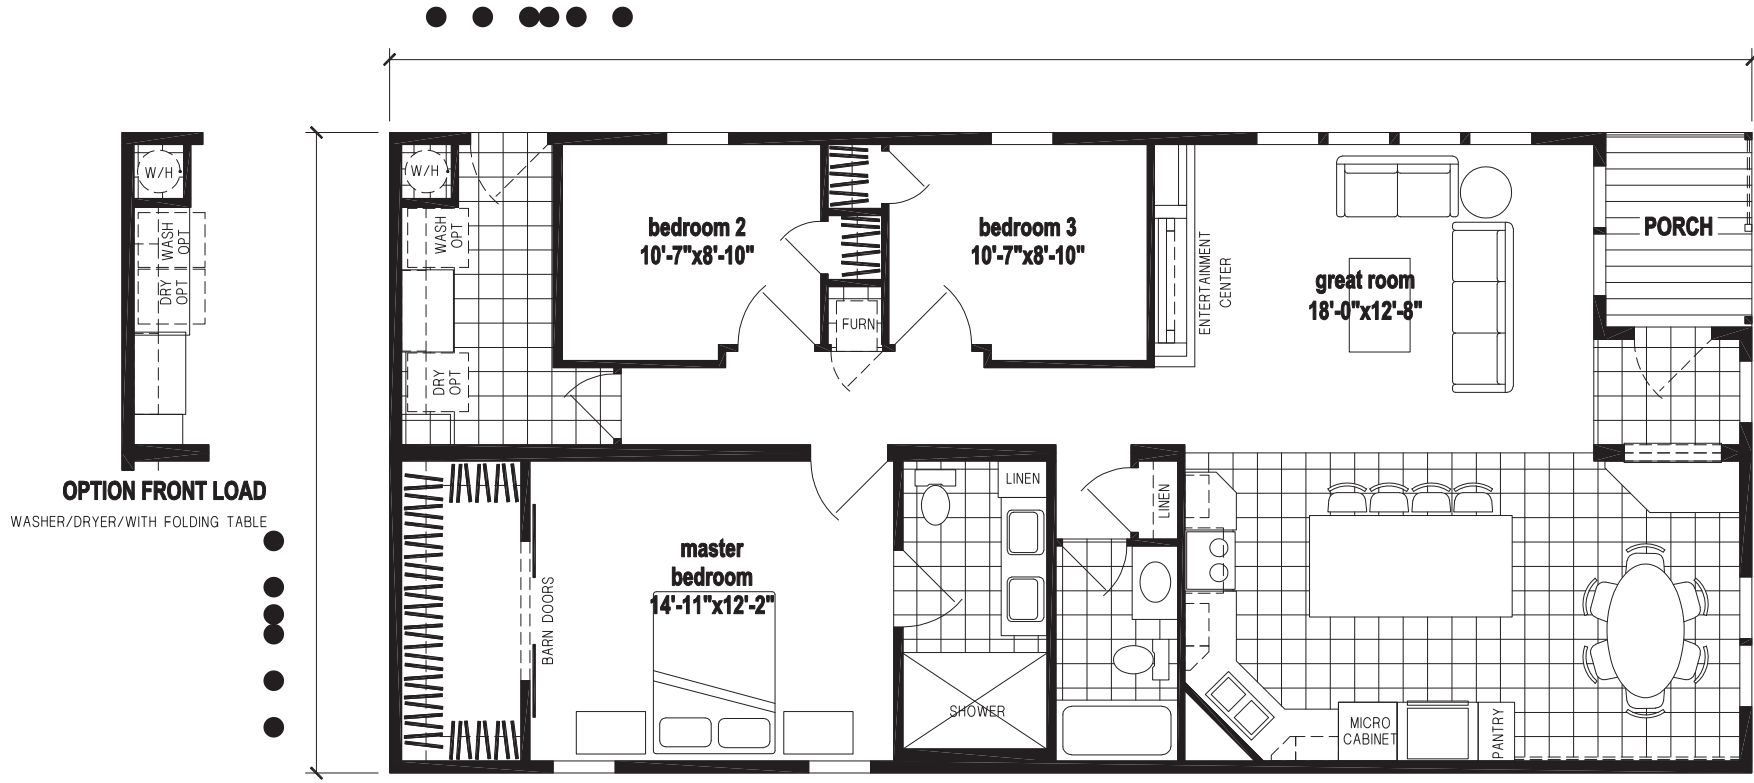

# Factory Expo

"Factory Direct Pricing" HOME CENTERS

3 Bedroom, 2 Bath  
Approx. 1,474 Sq. Ft.

Last Updated: 7-31-20

Factory Expo Home Centers  
77 Horseshoe Road  
Leola, PA 17540

I authorize Factory Expo to build my house, per this plan.